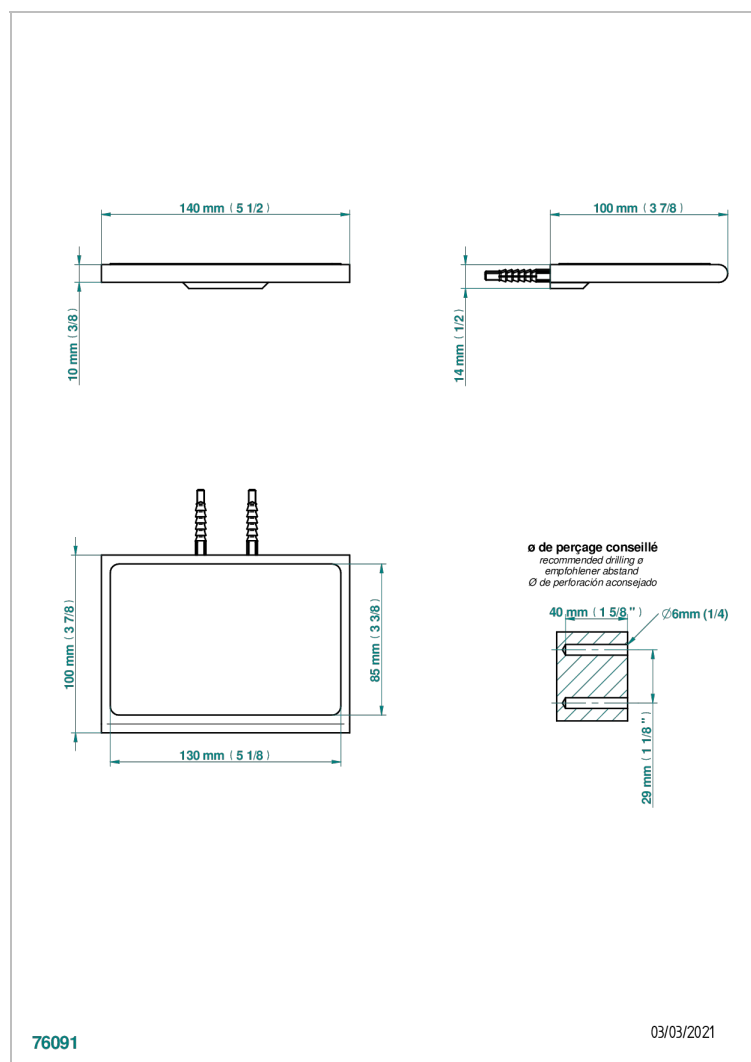

# ICON-X TITANIUM WITH LEVER

U7M-564S

Metal shelf with anti-slip pad

THG<sup>®</sup>  
PARIS

## CHARACTERISTIC

- Icon-x titanium with lever
- Metal shelf with anti-slip pad