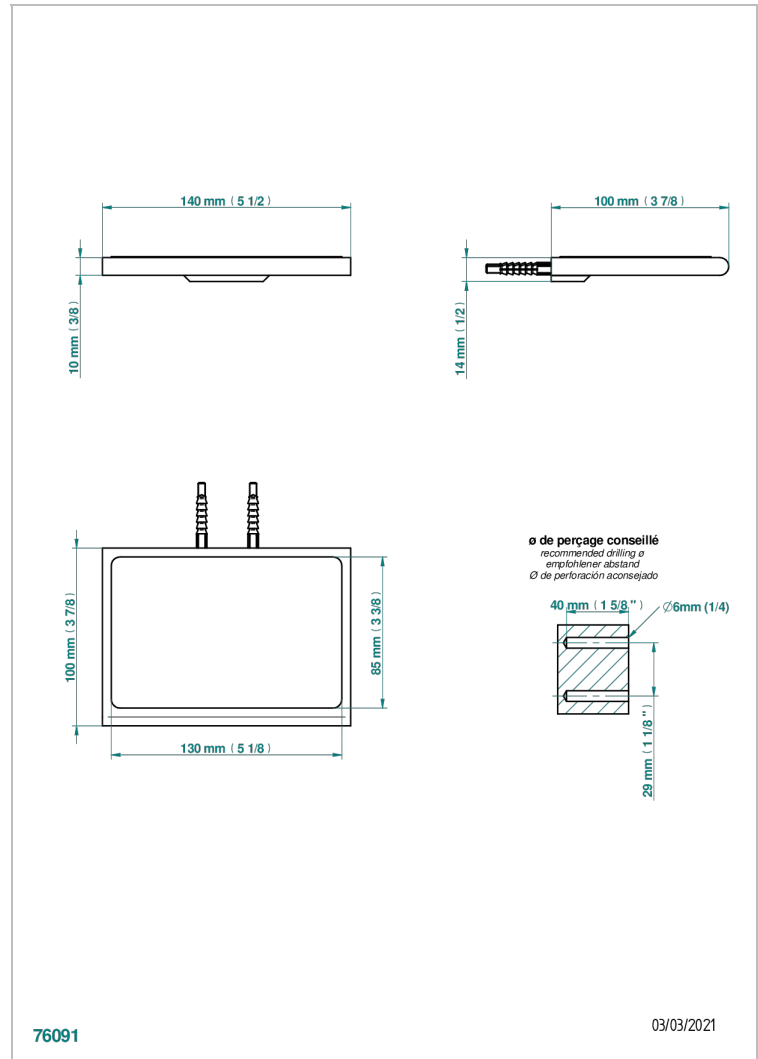

ICON-X TITANIUM WITH LEVER

U7M-564S

Metal shelf with anti-slip pad

THG[®]
PARIS

特色

- Icon-X Titanium with lever
- Metal shelf with anti-slip pad

可选饰面

Black ceram - D30
Blush PVD - H62
Graphite PVD - H64
Matt Umber PVD - H67
Matt blush PVD - H60
Matt graphite PVD - H65