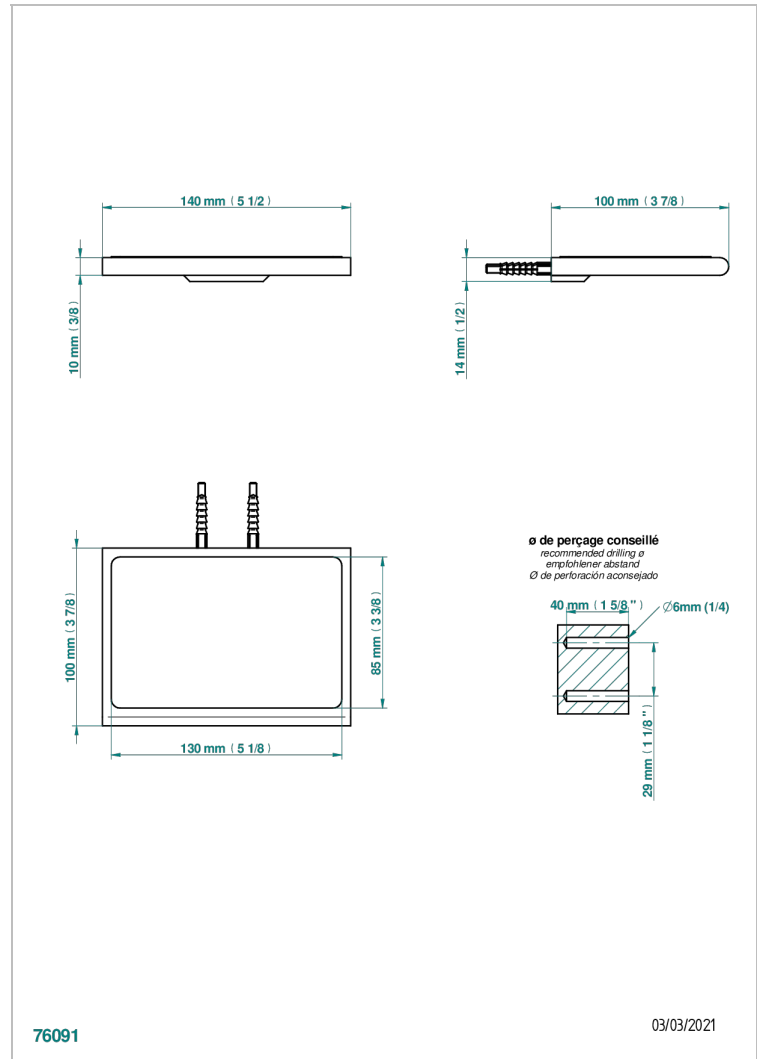

# ICON-X TITANIUM

U7L-564S

Metal shelf with anti-slip pad

76091

03/03/2021

## CHARACTERISTIC

- Icon-x titanium
- Metal shelf with anti-slip pad