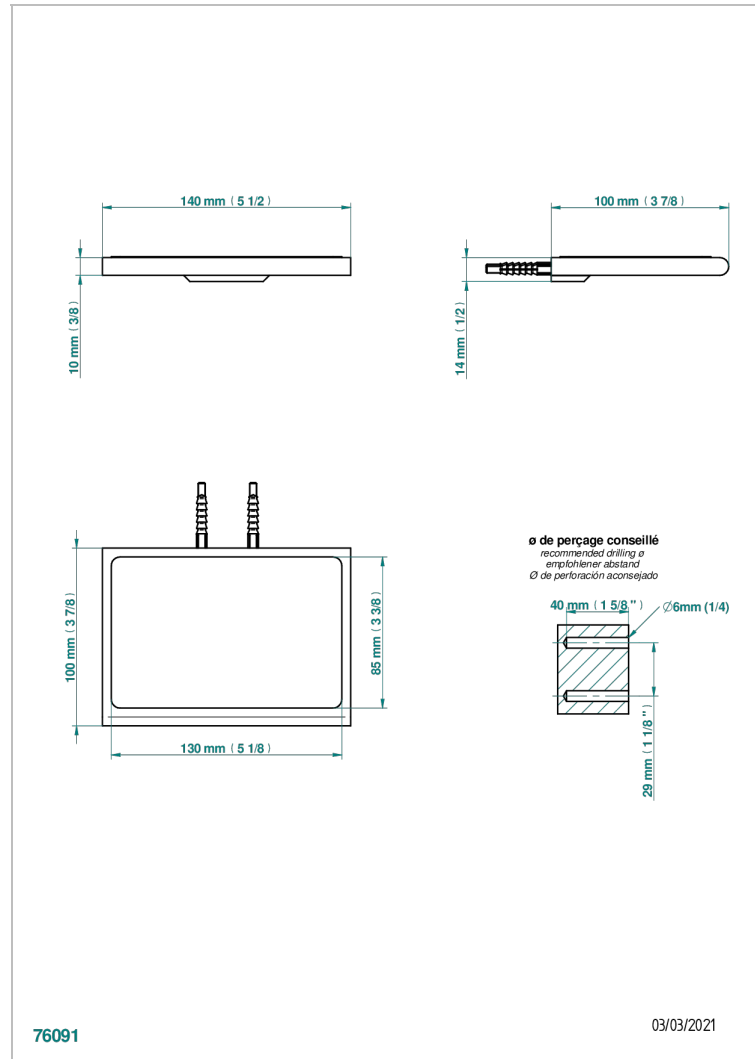

ICON-X TITANIUM

U7L-564S

Metal shelf with anti-slip pad

CHARACTERISTIC

- Icon-x titanium
- Metal shelf with anti-slip pad

AVAILABLE FINITIONS

Antique nickel - H28
Black ceram - D30
Blush PVD - H62
Brass color PVD - H49
Brown bronze color PVD - F33
Gold color PVD - H52