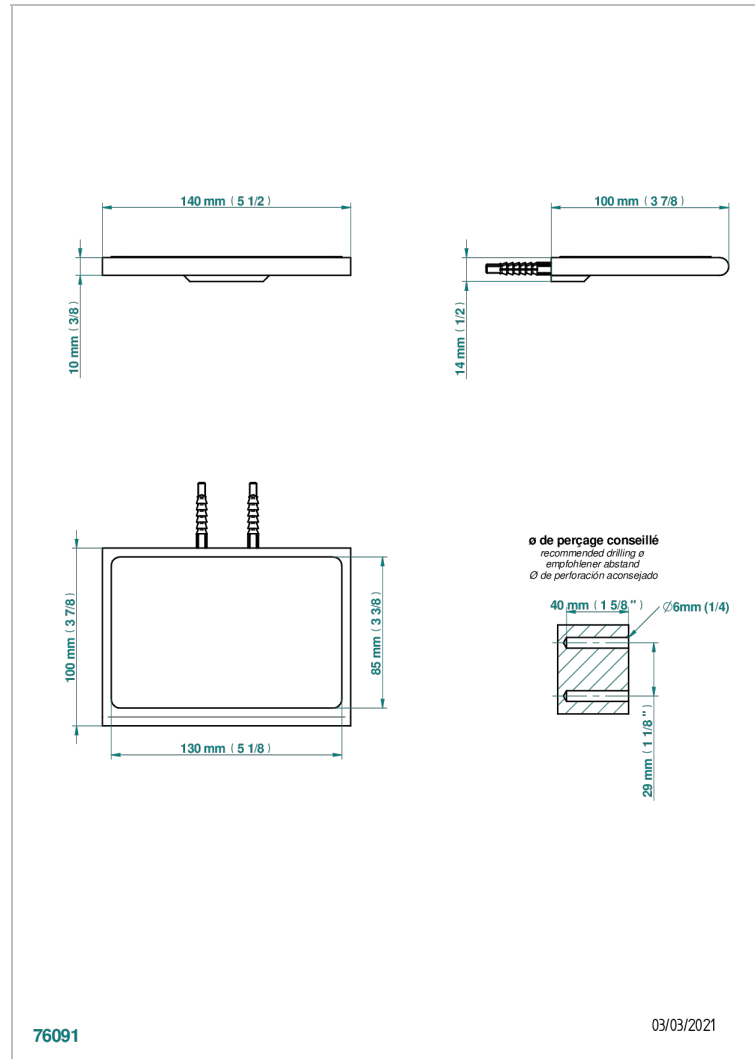

ICON-X TITANIUM

U7L-564S

Metal shelf with anti-slip pad

THG[®]
PARIS

ХАРАКТЕРИСТИКИ

- Icon-X Titanium
- Metal shelf with anti-slip pad

ДОСТУПНЫЕ ВАРИАНТЫ ПОКРЫТИЙ

Black ceram - D30
Blush PVD - H62
Graphite PVD - H64
Matt Umber PVD - H67
Matt blush PVD - H60
Matt graphite PVD - H65