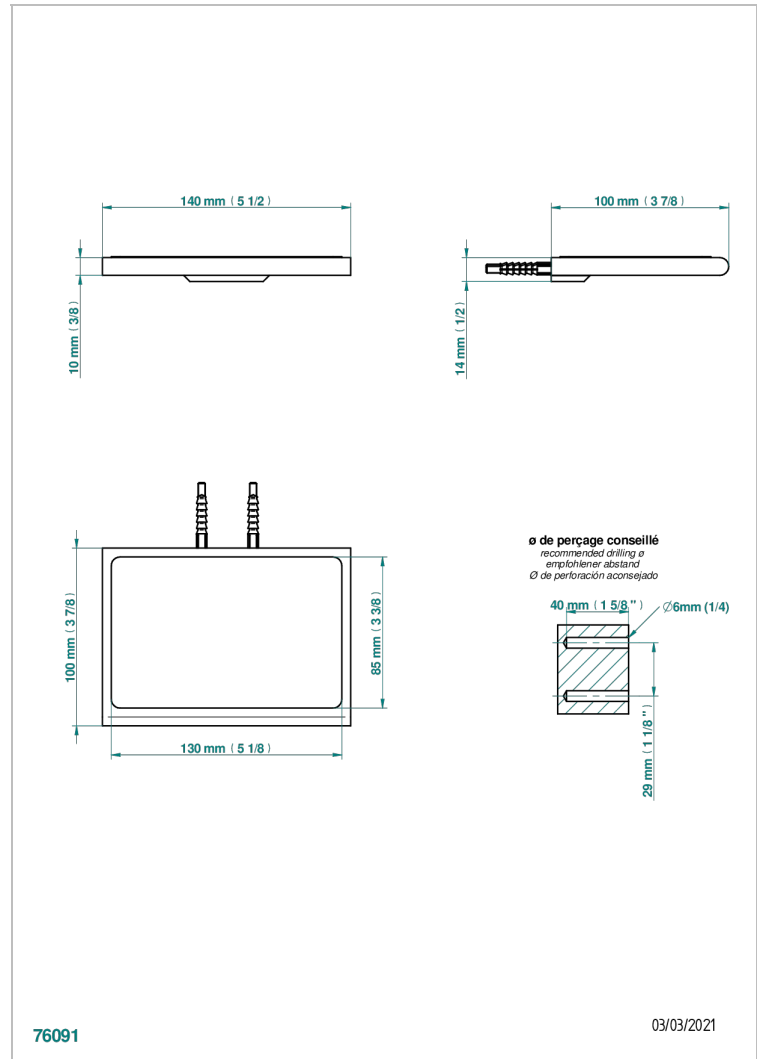

ICON-X TITANIUM

U7L-564S

Metal shelf with anti-slip pad

THG[®]
PARIS

76091

03/03/2021

CHARACTERISTIC

- Icon-x titanium
- Metal shelf with anti-slip pad