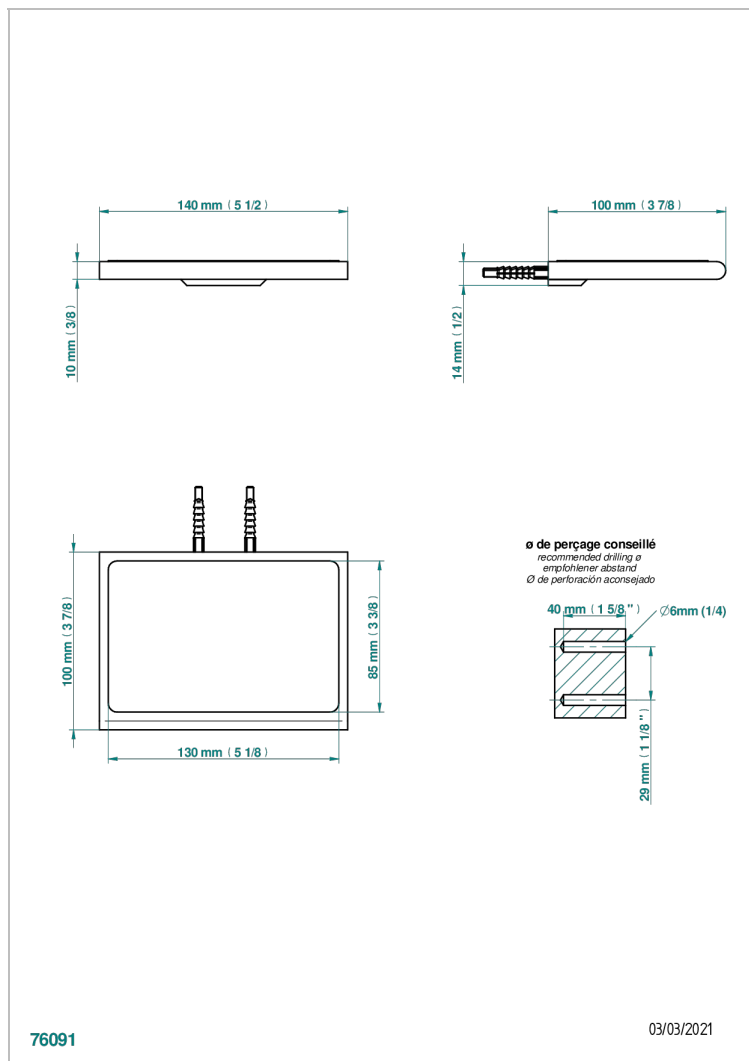

ICON-X TITANIUM

U7L-564S

Metal shelf with anti-slip pad

THG[®]
PARIS

76091

03/03/2021

特色

- Icon-X Titanium
- Metal shelf with anti-slip pad