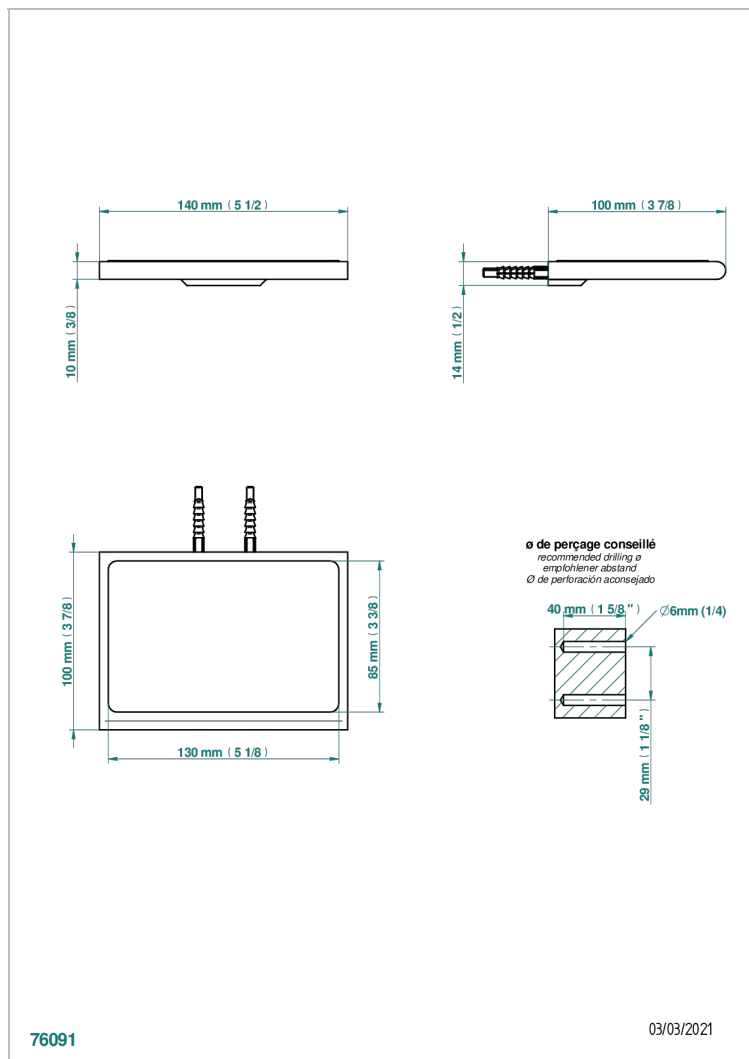

ICON-X METAL INLAYS WITH LEVER

U7K-564S

Metal shelf with anti-slip pad

THG[®]
PARIS

76091

03/03/2021

CHARACTERISTIC

- Icon-x metal inlays with lever
- Metal shelf with anti-slip pad