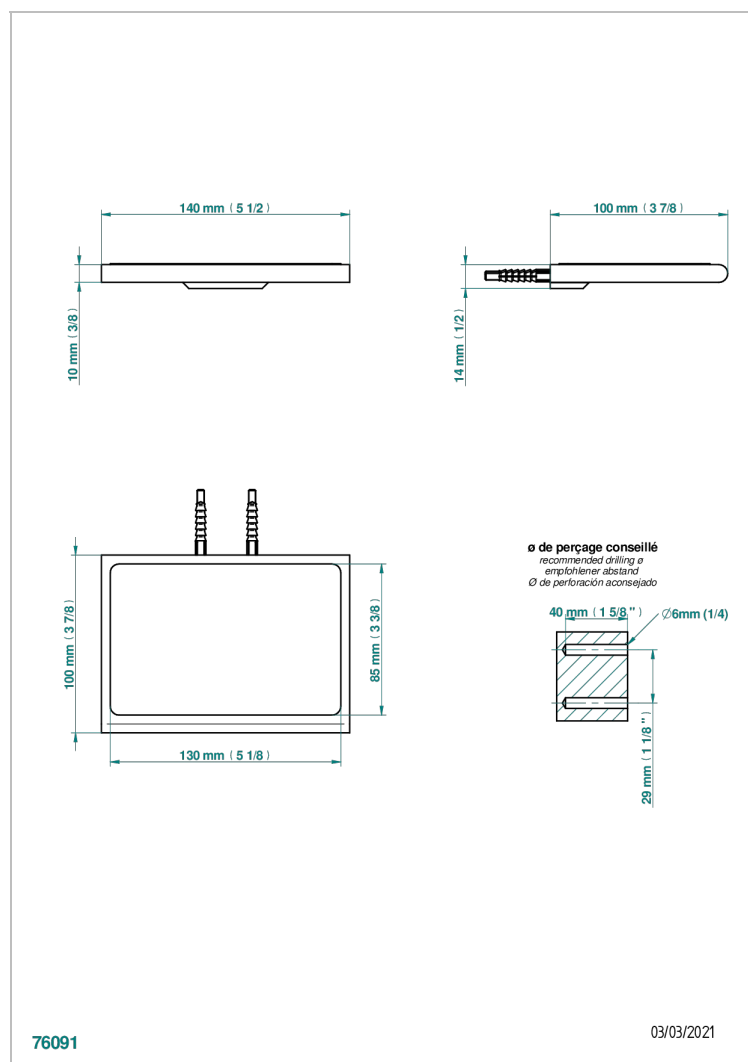

ICON-X METAL INLAYS WITH LEVER

U7K-564S

Metal shelf with anti-slip pad

THG[®]
PARIS

CHARACTERISTIC

- Icon-x metal inlays with lever
- Metal shelf with anti-slip pad

AVAILABLE FINITIONS

Antique nickel - H28
Black ceram - D30
Blush PVD - H62
Brass color PVD - H49
Brown bronze color PVD - F33
Gold color PVD - H52