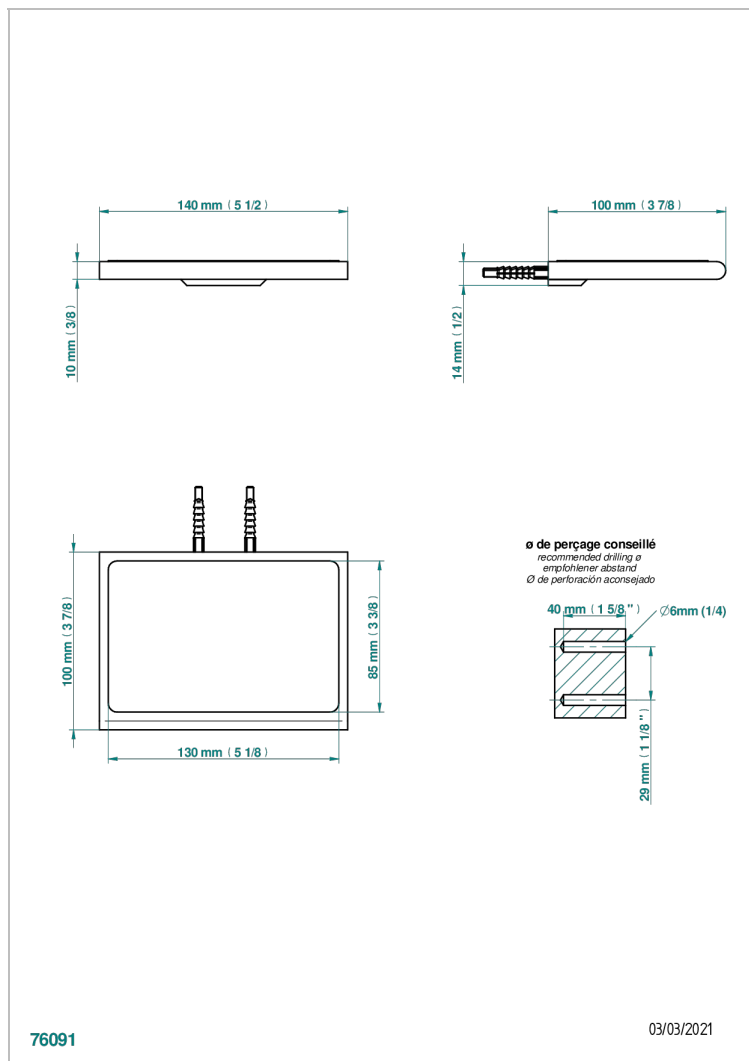

# ICON-X METAL INLAYS WITH LEVER

U7K-564S

Metal shelf with anti-slip pad

THG<sup>®</sup>  
PARIS

## ХАРАКТЕРИСТИКИ

- Icon-X Metal inlays with lever
- Metal shelf with anti-slip pad