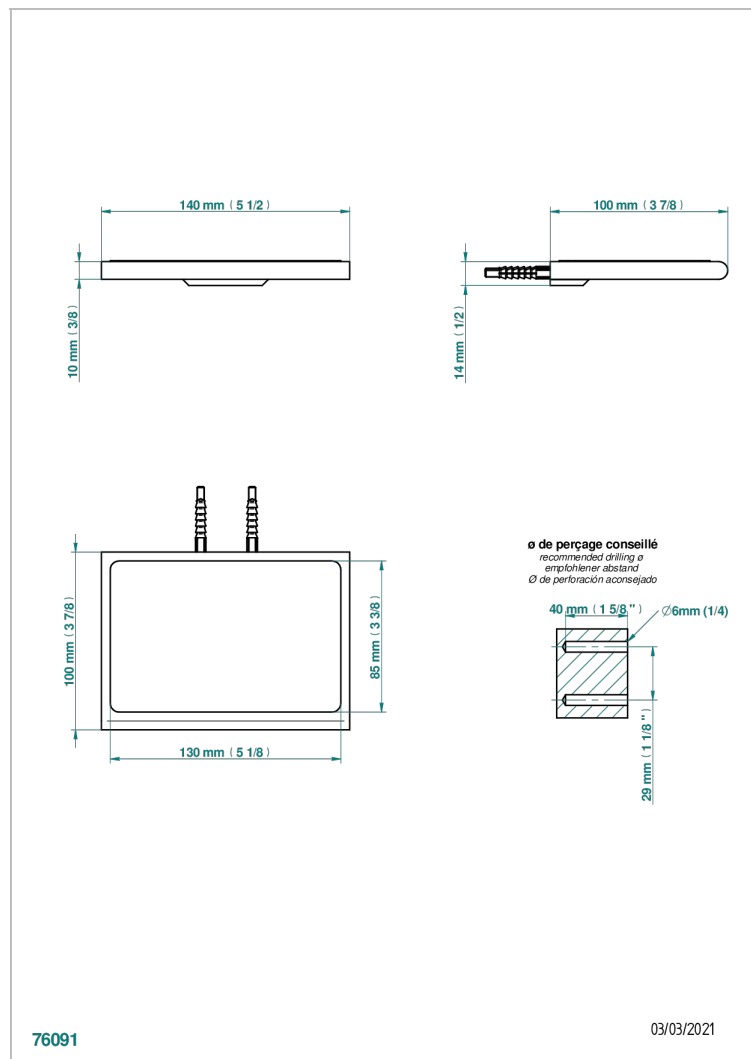

ICON-X METAL INLAYS WITH LEVER

U7K-564S

Metal shelf with anti-slip pad

THG[®]
PARIS

CHARACTERISTIC

- Icon-x metal inlays with lever
- Metal shelf with anti-slip pad

AVAILABLE FINITIONS

Antique nickel - H28
Black ceram - D30
Blush PVD - H62
Brass color PVD - H49
Brown bronze color PVD - F33
Gold color PVD - H52