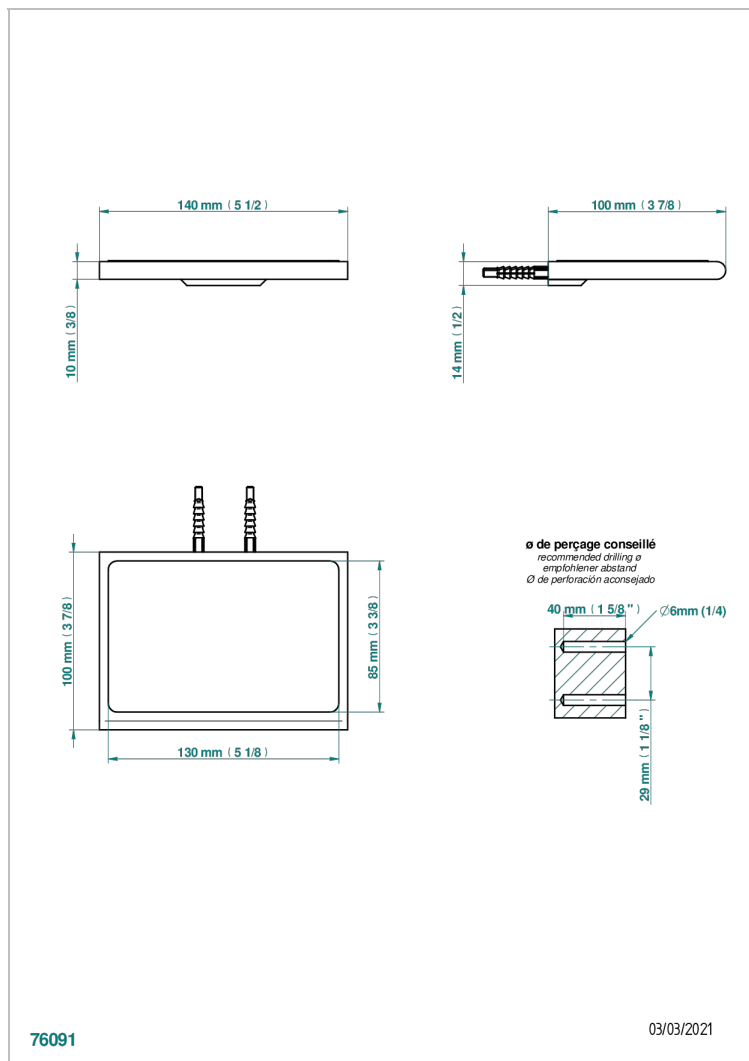

ICON-X METAL INLAYS WITH LEVER

U7K-564S

Metal shelf with anti-slip pad

特色

- Icon-X Metal inlays with lever
- Metal shelf with anti-slip pad

可选饰面

Black ceram - D30
Blush PVD - H62
Graphite PVD - H64
Matt Umber PVD - H67
Matt blush PVD - H60
Matt graphite PVD - H65