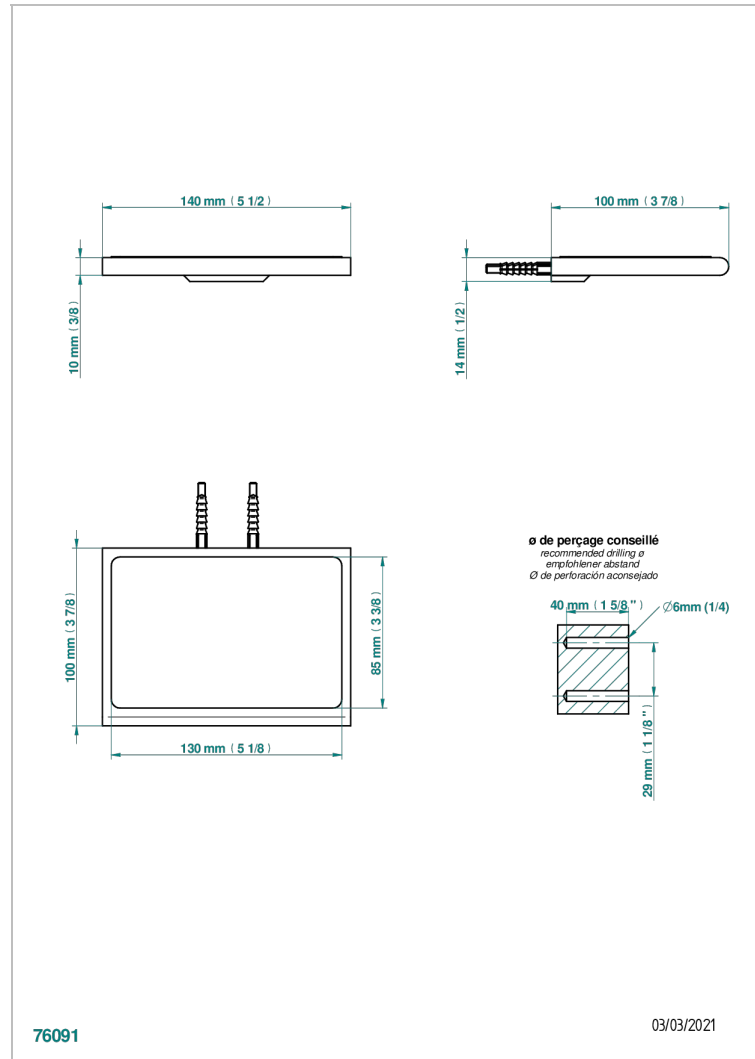

ICON-X METAL INLAYS

U7J-564S

Metal shelf with anti-slip pad

CHARACTERISTIC

- Icon-x metal inlays
- Metal shelf with anti-slip pad

AVAILABLE FINITIONS

Antique nickel - H28
Black ceram - D30
Blush PVD - H62
Brass color PVD - H49
Brown bronze color PVD - F33
Gold color PVD - H52