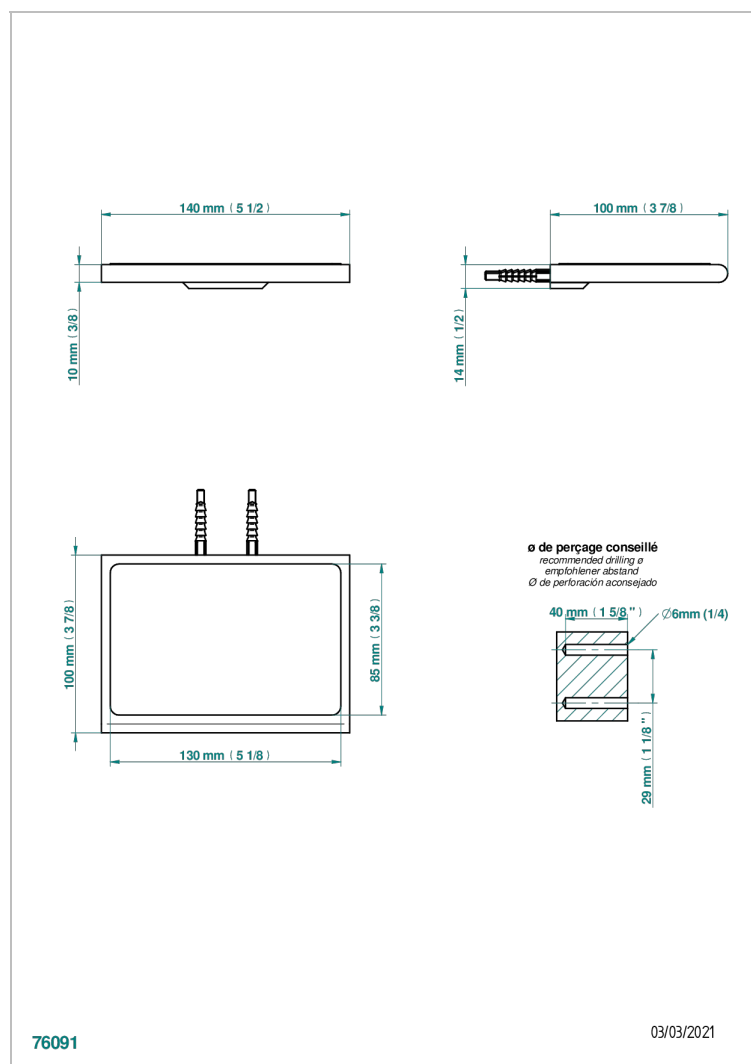

ICON-X METAL INLAYS

U7J-564S

Metal shelf with anti-slip pad

THG[®]
PARIS

ХАРАКТЕРИСТИКИ

- Icon-X Metal inlays
- Metal shelf with anti-slip pad

ДОСТУПНЫЕ ВАРИАНТЫ ПОКРЫТИЙ

Black ceram - D30
Blush PVD - H62
Graphite PVD - H64
Matt Umber PVD - H67
Matt blush PVD - H60
Matt graphite PVD - H65