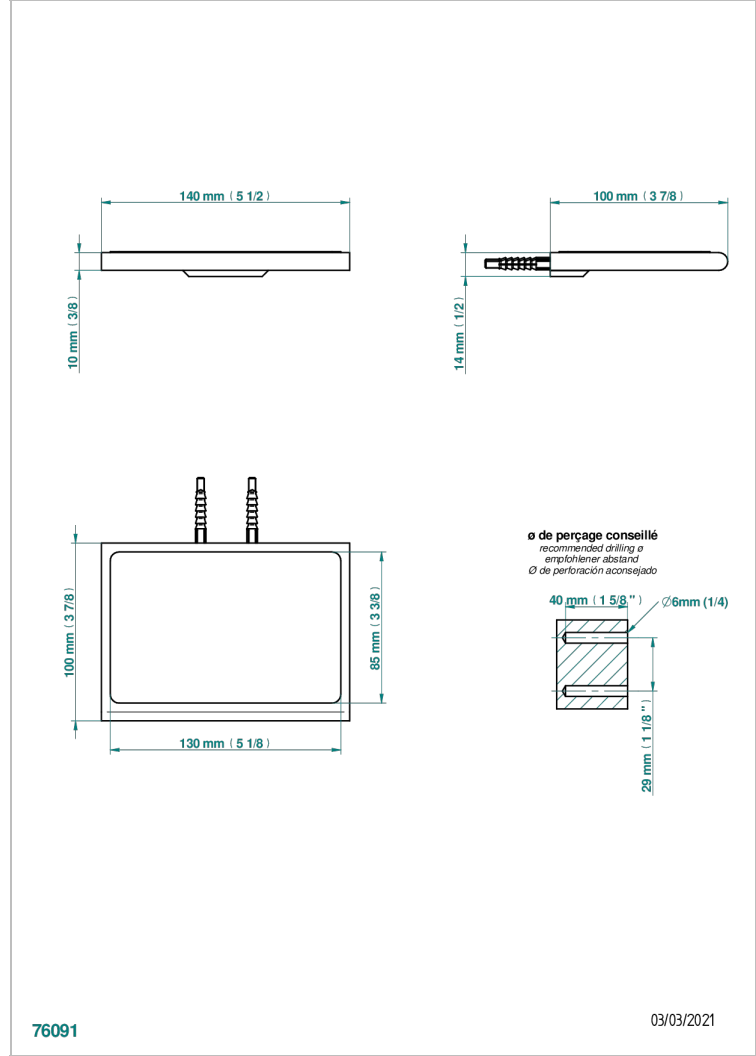

ICON-X METAL INLAYS

U7J-564S

Metal shelf with anti-slip pad

特色

- Icon-X Metal inlays
- Metal shelf with anti-slip pad

可选饰面

Black ceram - D30
Blush PVD - H62
Graphite PVD - H64
Matt Umber PVD - H67
Matt blush PVD - H60
Matt graphite PVD - H65