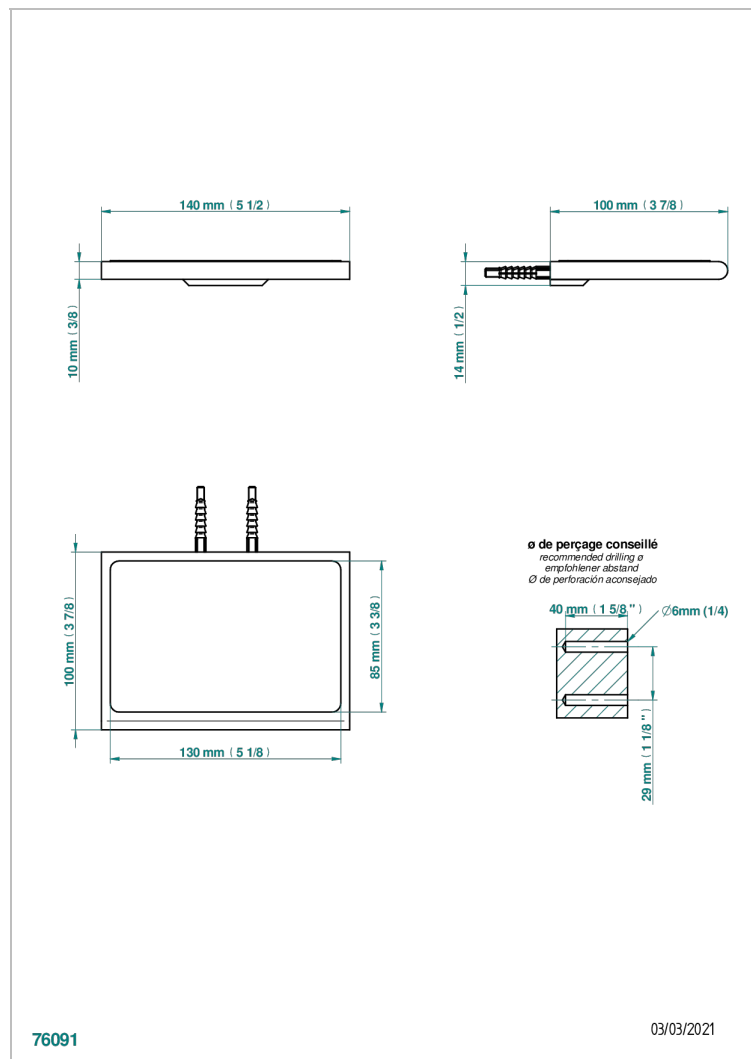

ICON-X WITH LEVER HANDLES

U7H-564S

Metal shelf with anti-slip pad

THG[®]
PARIS

CHARACTERISTIC

- Icon-x with lever handles
- Metal shelf with anti-slip pad

AVAILABLE FINITIONS

Black ceram - D30
Blush PVD - H62
Brass color PVD - H49
Brown bronze color PVD - F33
Chrome polished - A02
Gold color PVD - H52