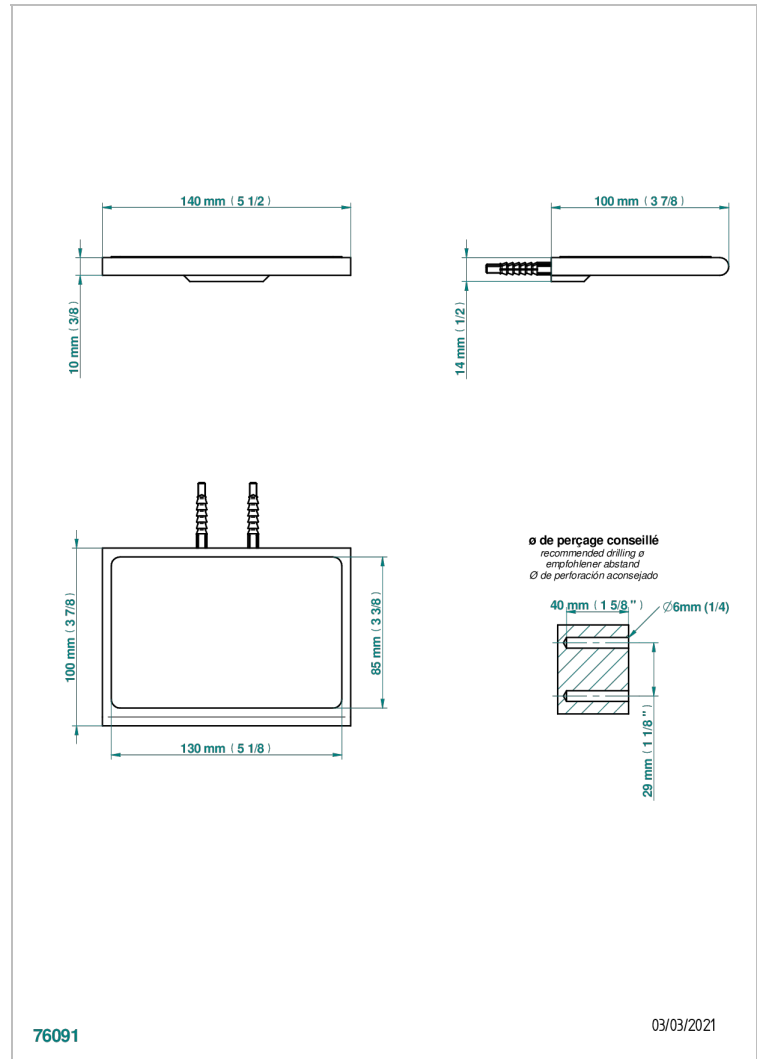

# ICON-X WITH LEVER

U7H-564S

Metal shelf with anti-slip pad

THG<sup>®</sup>  
PARIS

## CHARACTERISTIC

- Icon-x with lever
- Metal shelf with anti-slip pad