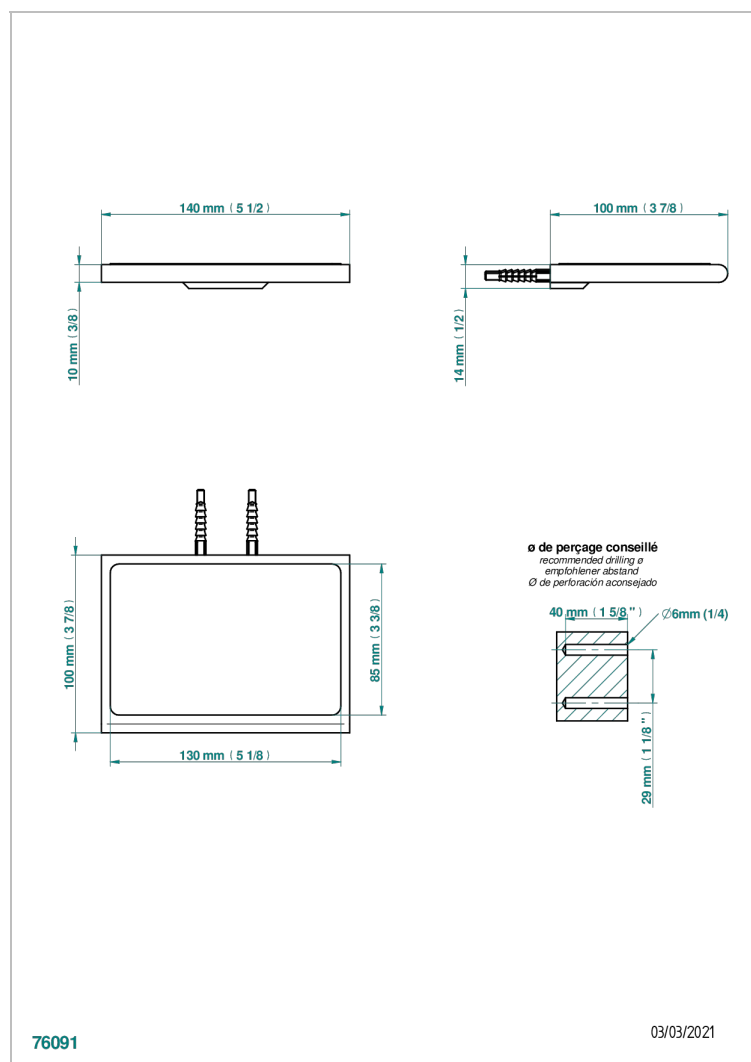

ICON-X WITH LEVER

U7H-564S

Metal shelf with anti-slip pad

THG[®]
PARIS

ХАРАКТЕРИСТИКИ

- Icon-X with lever
- Metal shelf with anti-slip pad

ДОСТУПНЫЕ ВАРИАНТЫ ПОКРЫТИЙ

Black ceram - D30
Blush PVD - H62
Graphite PVD - H64
Matt Umber PVD - H67
Matt blush PVD - H60
Matt graphite PVD - H65