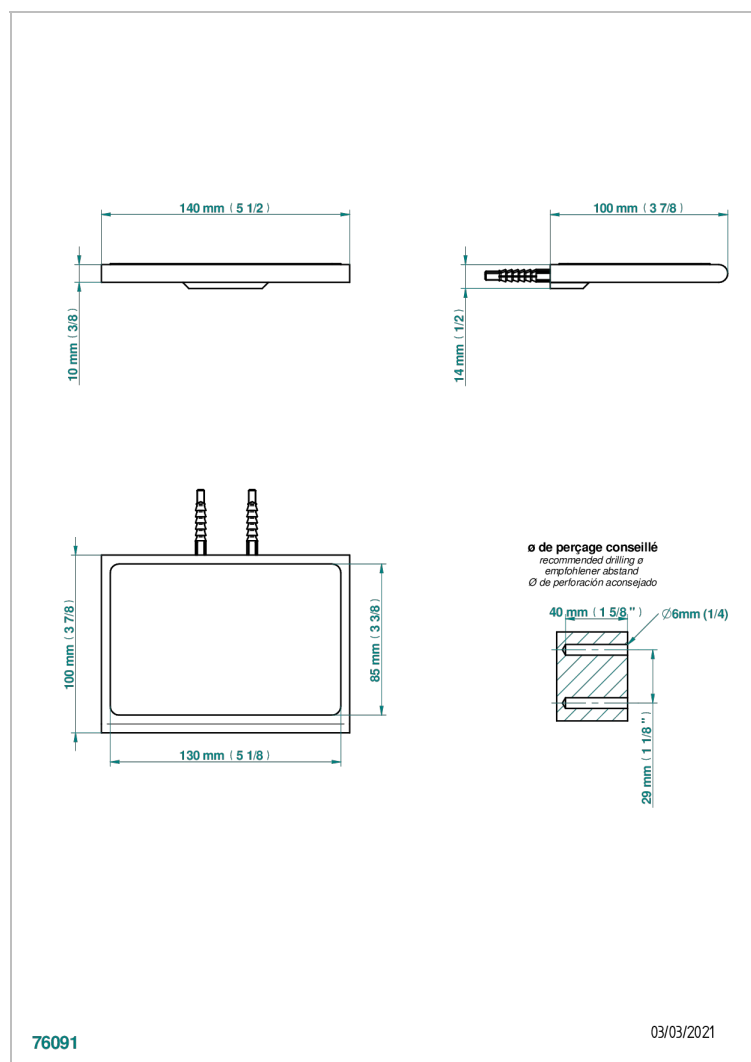

ICON-X WITH LEVER

U7H-564S

Metal shelf with anti-slip pad

THG[®]
PARIS

CHARACTERISTIC

- Icon-x with lever
- Metal shelf with anti-slip pad

AVAILABLE FINITIONS

Antique nickel - H28
Black ceram - D30
Blush PVD - H62
Brass color PVD - H49
Brown bronze color PVD - F33
Gold color PVD - H52