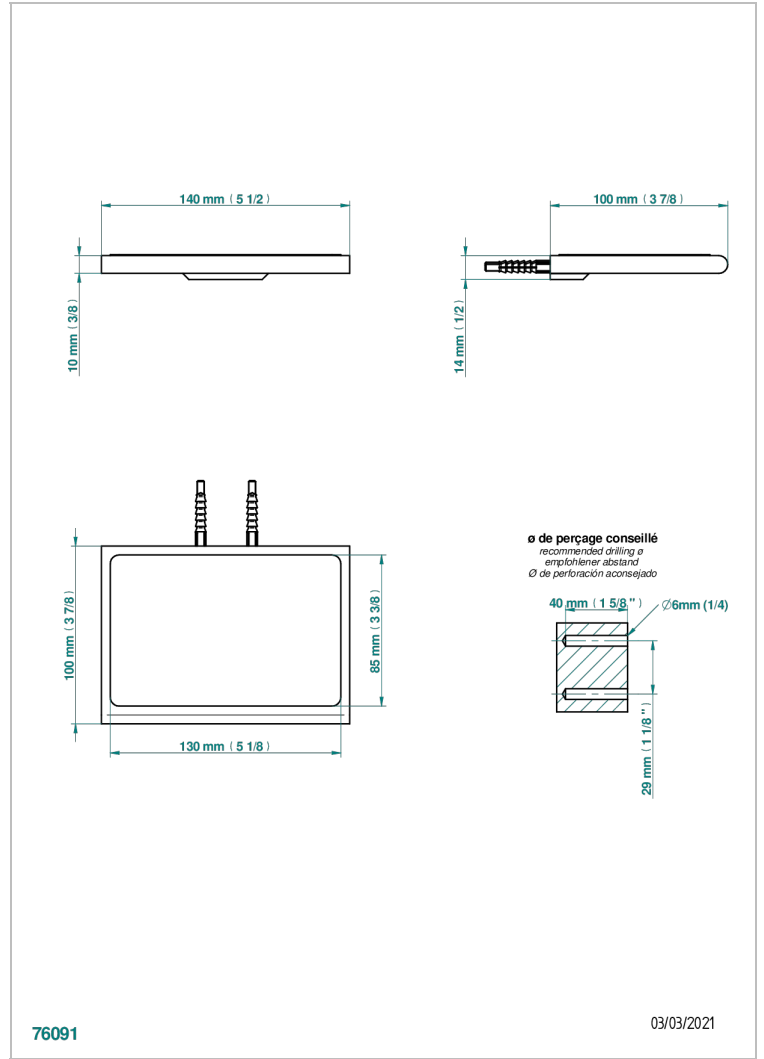

# ICON-X WITH LEVER

U7H-564S

Metal shelf with anti-slip pad

## 特色

- Icon-X with lever
- Metal shelf with anti-slip pad