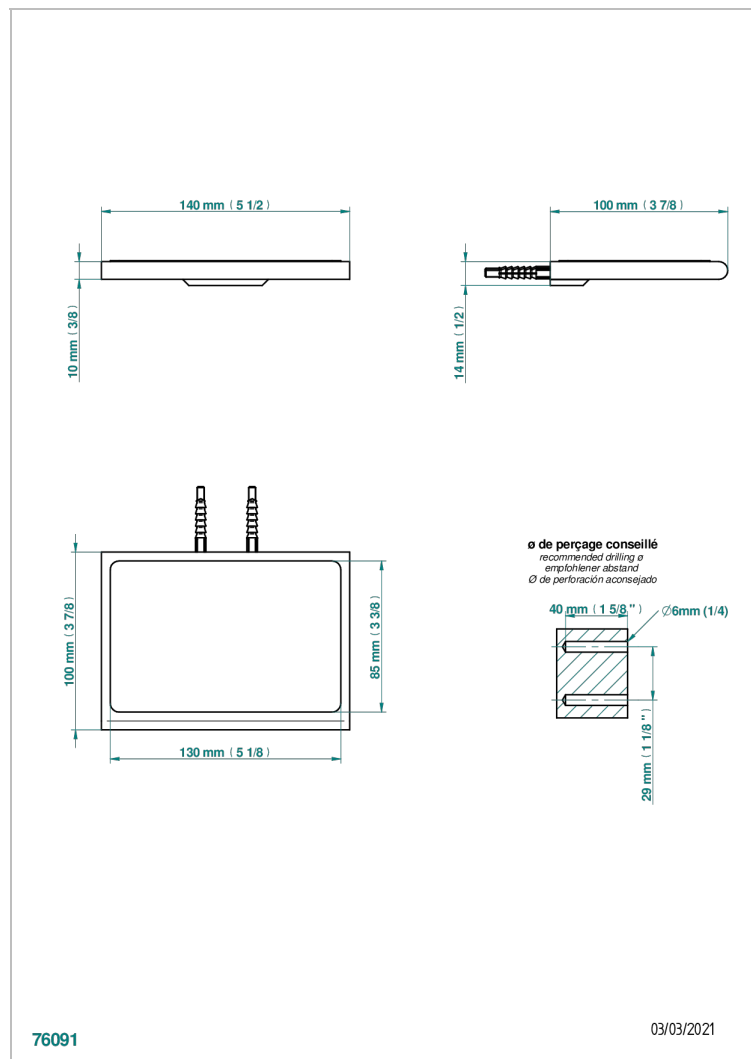

# ICON-X

U7G-564S

Metal shelf with anti-slip pad

THG<sup>®</sup>  
PARIS

## CHARACTERISTIC

- Icon-x
- Metal shelf with anti-slip pad