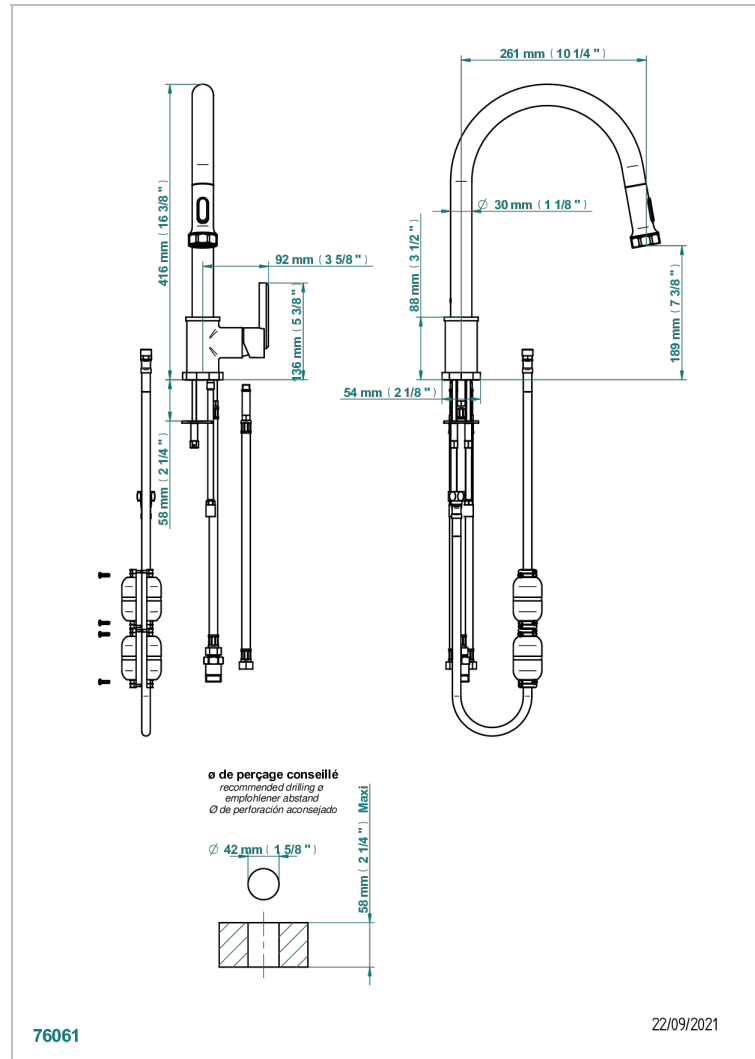

LES ONDES WITH LEVER

G8B-6181D

Single lever sink mixer with swivel spout and pull-out spray

CHARACTERISTIC

- Les Ondes with lever
- Single lever sink mixer with swivel spout and pull-out spray

AVAILABLE FINITIONS