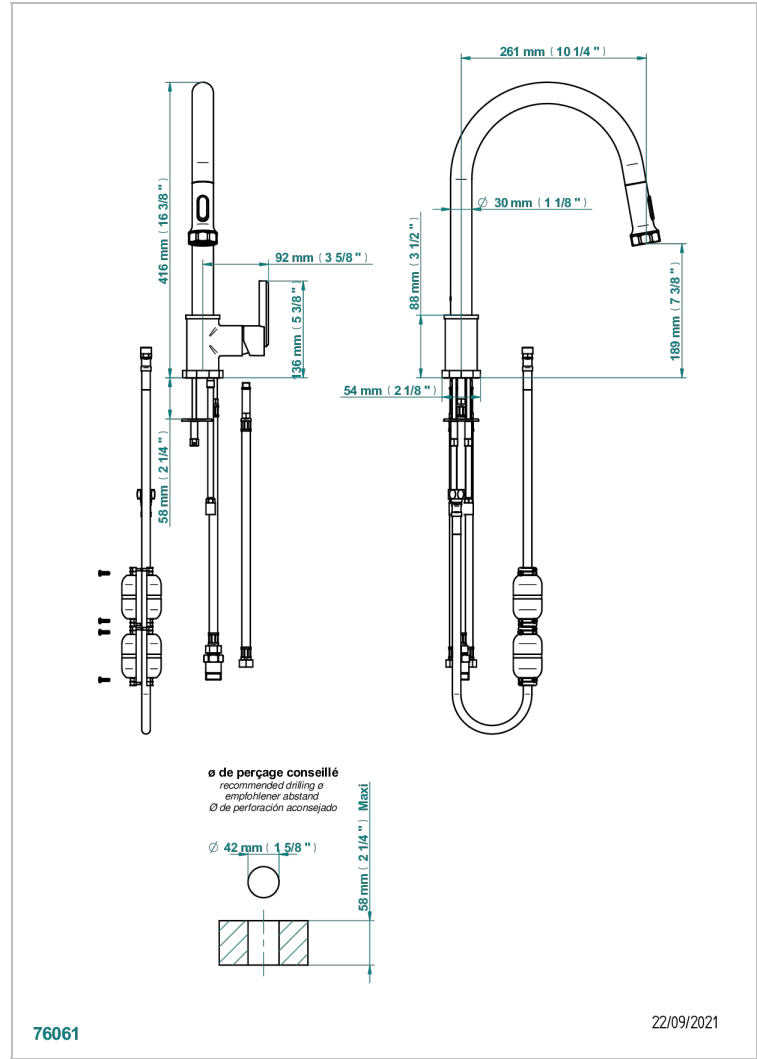

# LES ONDES WITH LEVER

G8B-6181D

Single lever sink mixer with swivel spout and pull-out spray

## CHARACTERISTIC

- Les Ondes with lever
- Single lever sink mixer with swivel spout and pull-out spray