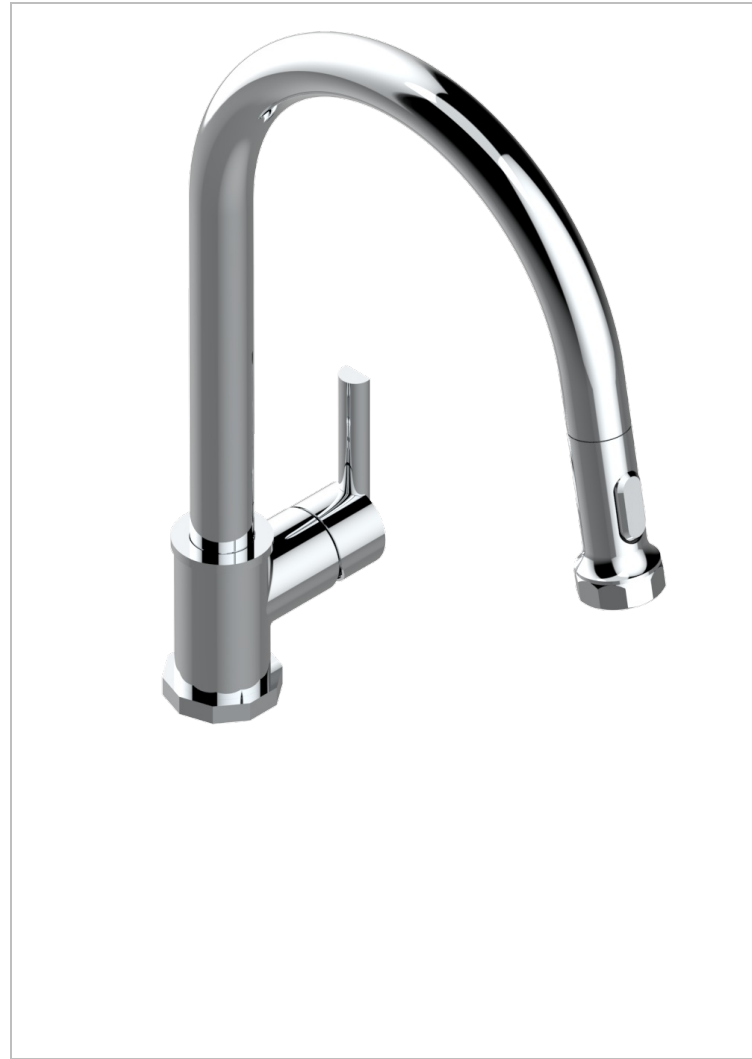

# LES ONDES WITH LEVER

G8B-6181D

Single lever sink mixer with swivel spout and pull-out spray

## CHARACTERISTIC

- Les Ondes with lever
- Single lever sink mixer with swivel spout and pull-out spray

## AVAILABLE FINITIONS

Antique nickel - H28  
Black ceram - D30  
Blush PVD - H62  
Brass color PVD - H49  
Brown bronze color PVD - F33  
Gold color PVD - H52

Graphite PVD - H64  
Lacquered light bronze - D01  
Matt Umber PVD - H67  
Matt blush PVD - H60  
Matt brass color PVD - H50  
Matt brown bronze color PVD - F34