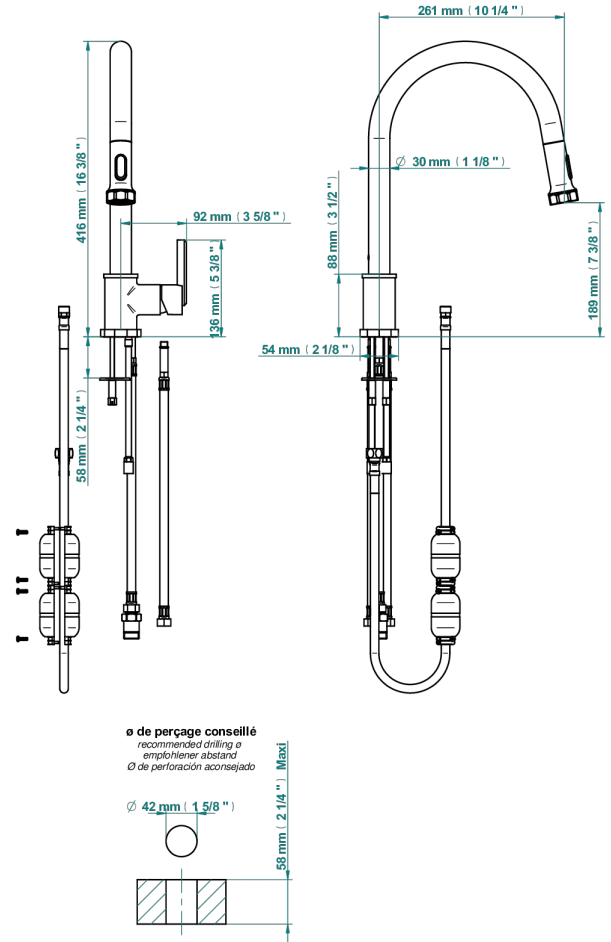

LES ONDES C РУКОЯТКАМИ

G8B-6181D

Single lever sink mixer with swivel spout and pull-out spray

THG[®]
PARIS

76061

22/09/2021

ХАРАКТЕРИСТИКИ

- Les Ondes с рукоятками
- Single lever sink mixer with swivel spout and pull-out spray