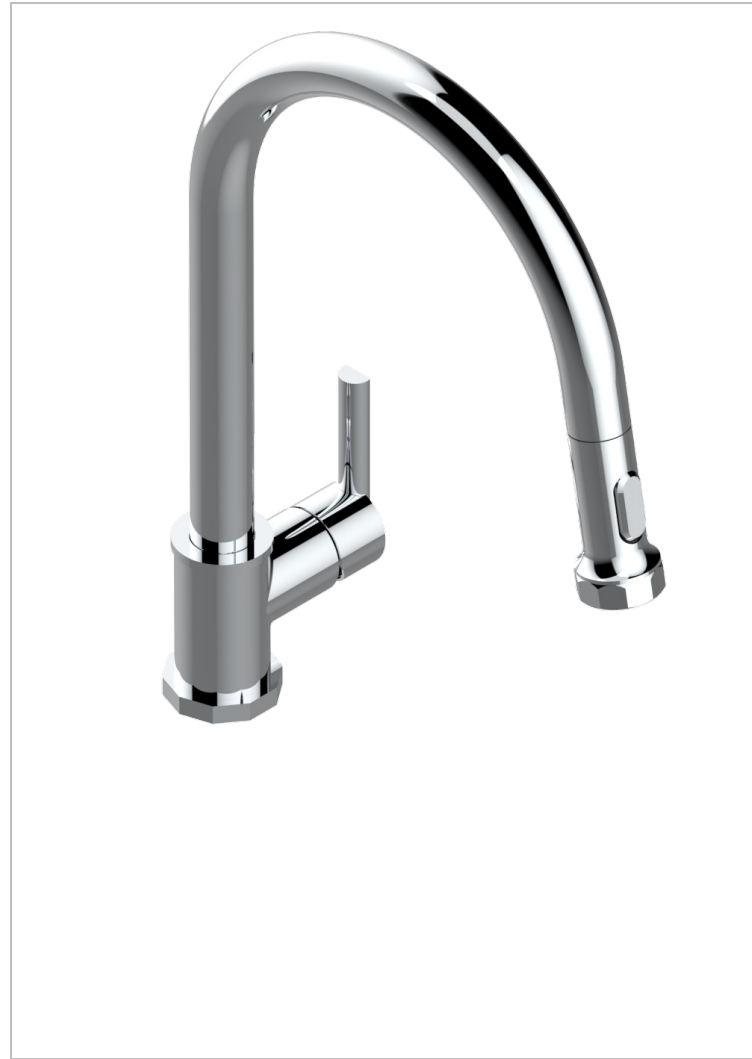

LES ONDES WITH LEVER

G8B-6181D

Single lever sink mixer with swivel spout and pull-out spray

CHARACTERISTIC

- Les Ondes with lever
- Single lever sink mixer with swivel spout and pull-out spray

AVAILABLE FINITIONS

Antique nickel - H28
Black ceram - D30
Blush PVD - H62
Brass color PVD - H49
Brown bronze color PVD - F33
Gold color PVD - H52

Graphite PVD - H64
Lacquered light bronze - D01
Matt Umber PVD - H67
Matt blush PVD - H60
Matt brass color PVD - H50
Matt brown bronze color PVD - F34

Soft gold - F30
Soft matt gold - F31
Umber PVD - H66
Varnished matt antique red copper (color finish) - H07