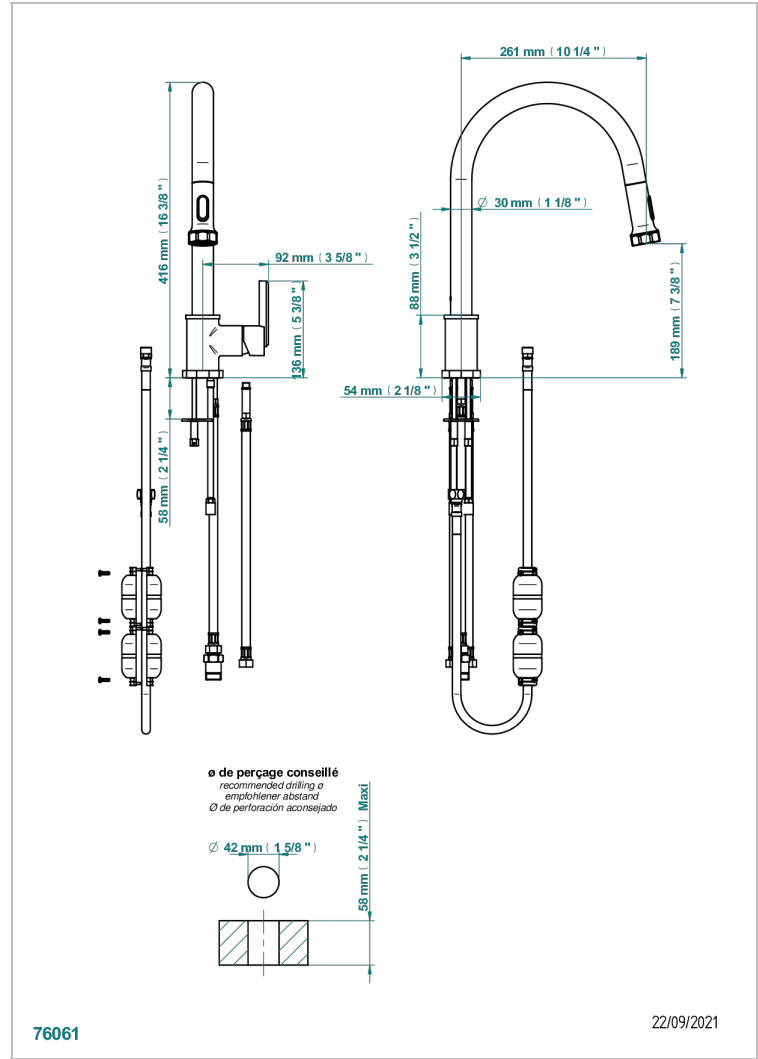

LES ONDES WITH LEVER

G8B-6181D

Single lever sink mixer with swivel spout and pull-out spray

CHARACTERISTIC

- Les Ondes with lever
- Single lever sink mixer with swivel spout and pull-out spray

AVAILABLE FINITIONS