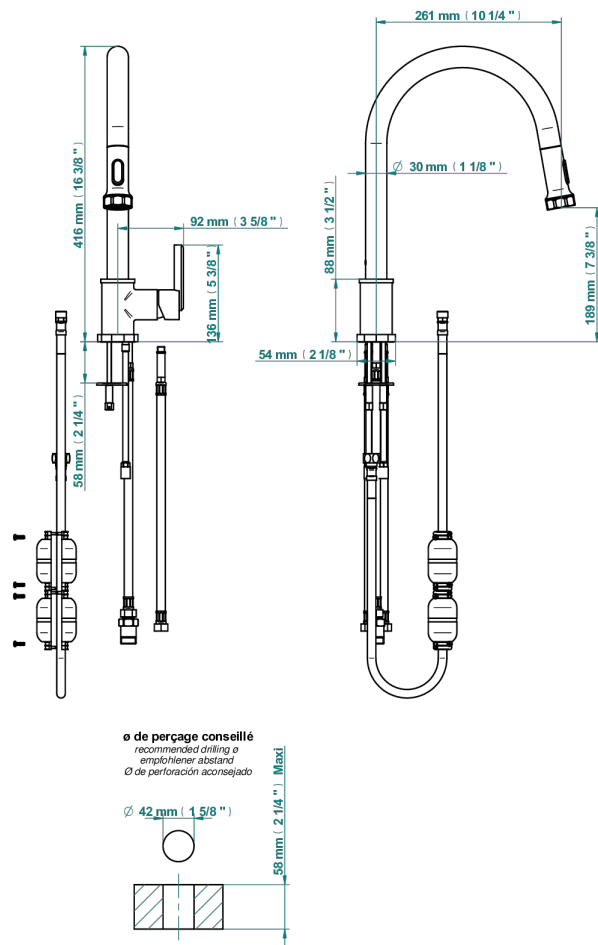

LES ONDES WITH LEVER

G8B-6181D

Single lever sink mixer with swivel spout and pull-out spray

76061

22/09/2021

特色

- Les Ondes with lever
- Single lever sink mixer with swivel spout and pull-out spray

可选饰面

PVD棕铜 - F33
PVD金色 - H52
PVD镍 - H55
Umber PVD - H66
哑光复古铜 - H07
哑光浅金 - F31

哑光金 - F07
哑光铬 - C02
哑光镍 - C01
复古镍 - H28
抛光金 (24K金) - F01
抛光铬 - A02

抛光铬/抛光金 - G02
抛光镍 - B01
浅金 - F30
漆面铜 - D01