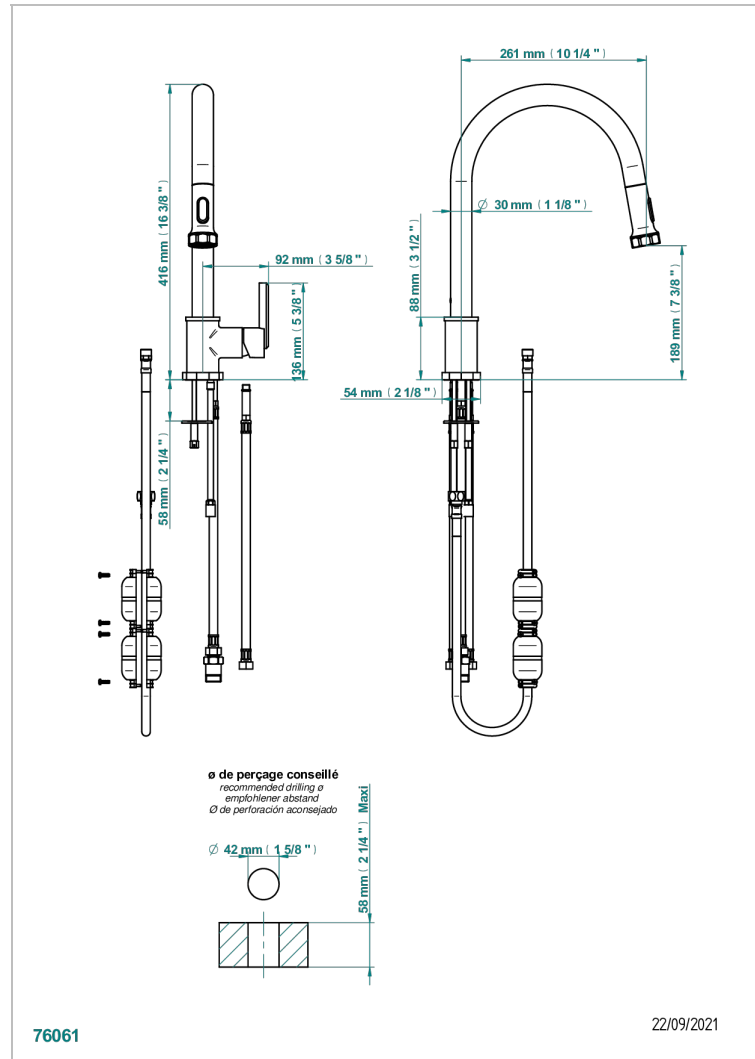

# LES ONDES

G8A-6181D

Single lever sink mixer with swivel spout and pull-out spray

76061

22/09/2021

## CHARACTERISTIC

- Les Ondes
- Single lever sink mixer with swivel spout and pull-out spray

## AVAILABLE FINITIONS

Antique nickel - H28  
Black ceram - D30  
Blush PVD - H62  
Brass color PVD - H49  
Brown bronze color PVD - F33  
Gold color PVD - H52

Graphite PVD - H64  
Lacquered light bronze - D01  
Matt Umber PVD - H67  
Matt blush PVD - H60  
Matt brass color PVD - H50  
Matt brown bronze color PVD - F34