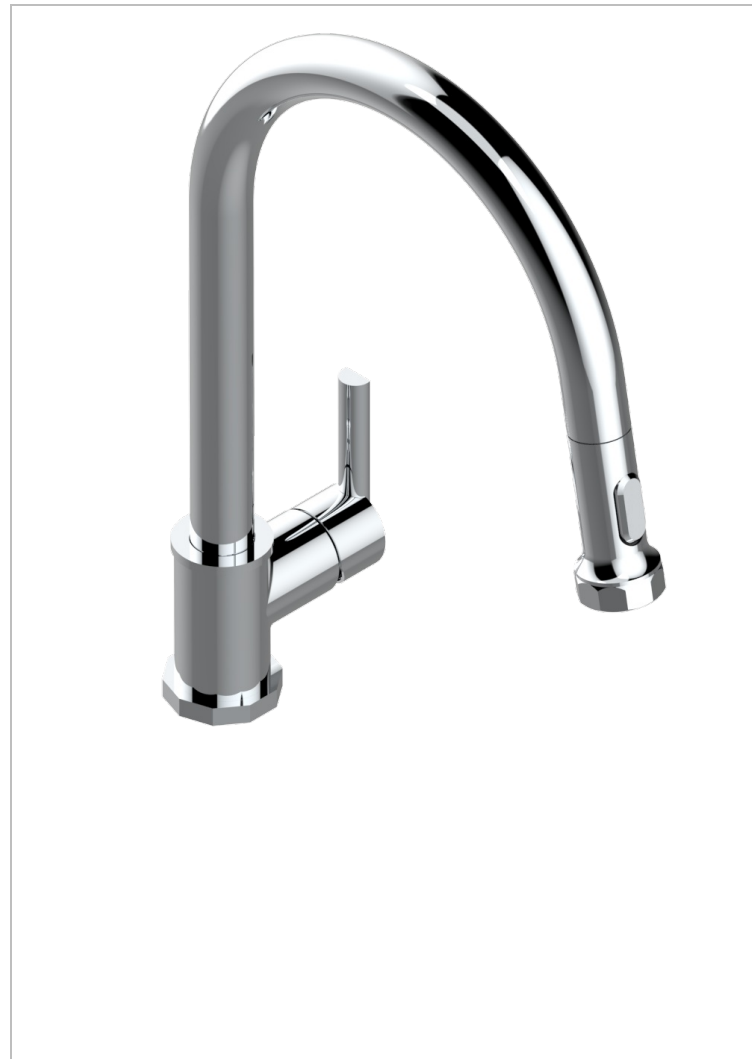

# LES ONDES

G8A-6181D

Single lever sink mixer with swivel spout and pull-out spray

76061

22/09/2021

## CHARACTERISTIC

- Les Ondes
- Single lever sink mixer with swivel spout and pull-out spray

## AVAILABLE FINITIONS

Antique nickel - H28  
Black ceram - D30  
Blush PVD - H62  
Brass color PVD - H49  
Brown bronze color PVD - F33  
Gold color PVD - H52

Graphite PVD - H64  
Lacquered light bronze - D01  
Matt Umber PVD - H67  
Matt blush PVD - H60  
Matt brass color PVD - H50  
Matt brown bronze color PVD - F34