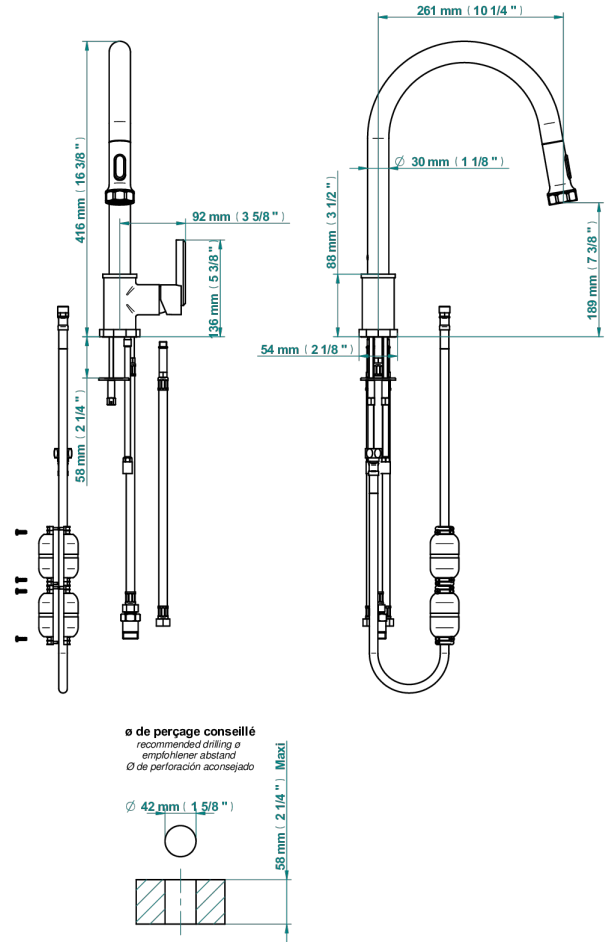

LES ONDES

G8A-6181D

Single lever sink mixer with swivel spout and pull-out spray

76061

22/09/2021

CHARACTERISTIC

- Les Ondes
- Single lever sink mixer with swivel spout and pull-out spray

AVAILABLE FINITIONS

Antique nickel - H28
Black ceram - D30
Blush PVD - H62
Brass color PVD - H49
Brown bronze color PVD - F33
Gold color PVD - H52

Graphite PVD - H64
Lacquered light bronze - D01
Matt Umber PVD - H67
Matt blush PVD - H60
Matt brass color PVD - H50
Matt brown bronze color PVD - F34