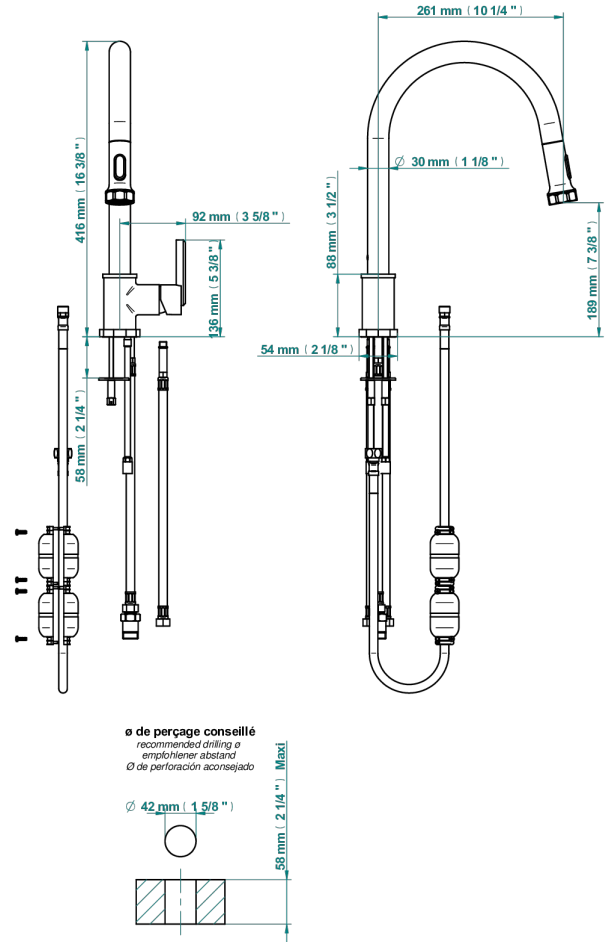

LES ONDES

G8A-6181D

Single lever sink mixer with swivel spout and pull-out spray

THG[®]
PARIS

76061

22/09/2021

ХАРАКТЕРИСТИКИ

- Les Ondes
- Single lever sink mixer with swivel spout and pull-out spray