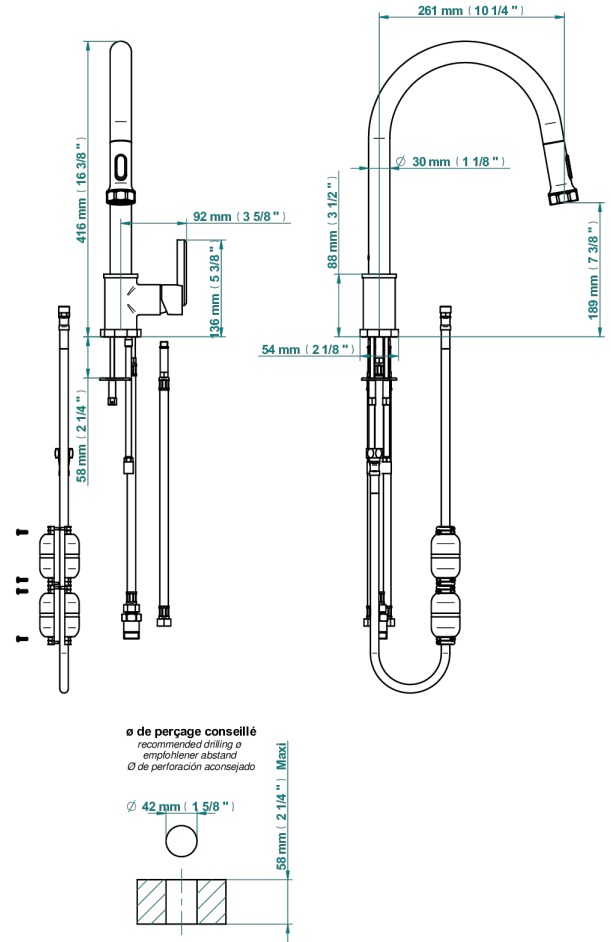

LES ONDES

G8A-6181D

Single lever sink mixer with swivel spout and pull-out spray

76061

22/09/2021

CHARACTERISTIC

- Les Ondes
- Single lever sink mixer with swivel spout and pull-out spray

AVAILABLE FINITIONS

Antique nickel - H28
Black ceram - D30
Blush PVD - H62
Brass color PVD - H49
Brown bronze color PVD - F33
Gold color PVD - H52

Graphite PVD - H64
Lacquered light bronze - D01
Matt Umber PVD - H67
Matt blush PVD - H60
Matt brass color PVD - H50
Matt brown bronze color PVD - F34