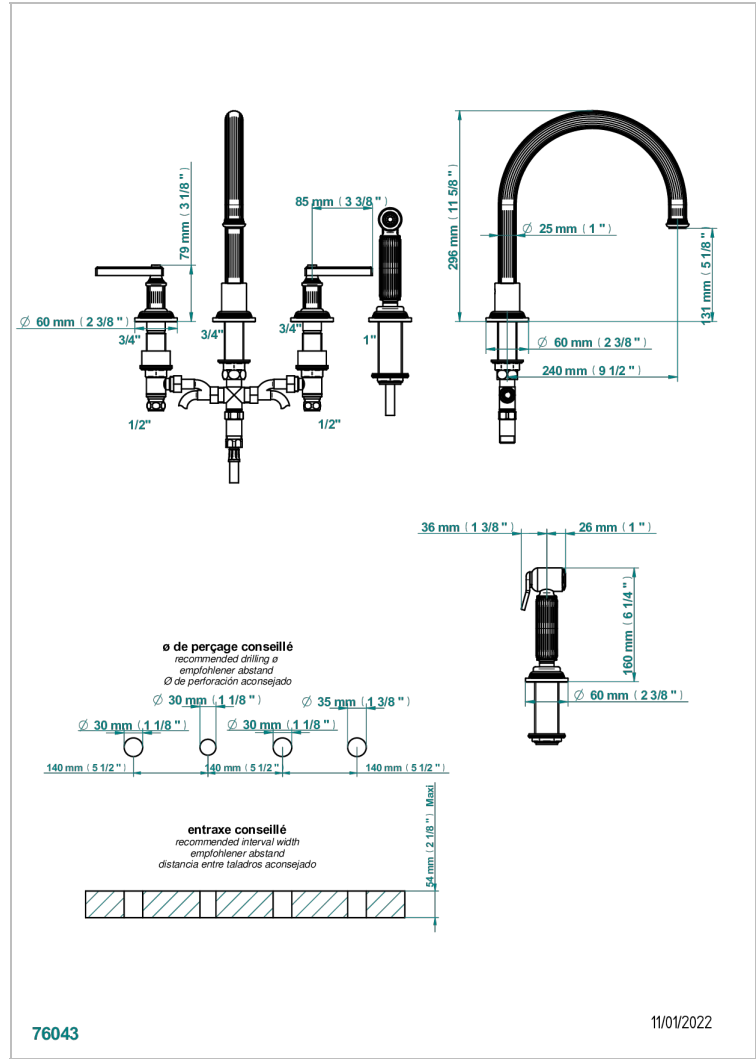

GRAND CENTRAL METAL WITH LEVER

U9L-4211

4-hole sink mixer with swivel spout and side spray

CHARACTERISTIC

- ACS : 22ACCLY430

STANDARDS

AVAILABLE FINITIONS

Antique nickel - H28
Black ceram - D30
Blush PVD - H62
Brass color PVD - H49
Brown bronze color PVD - F33
Gold color PVD - H52