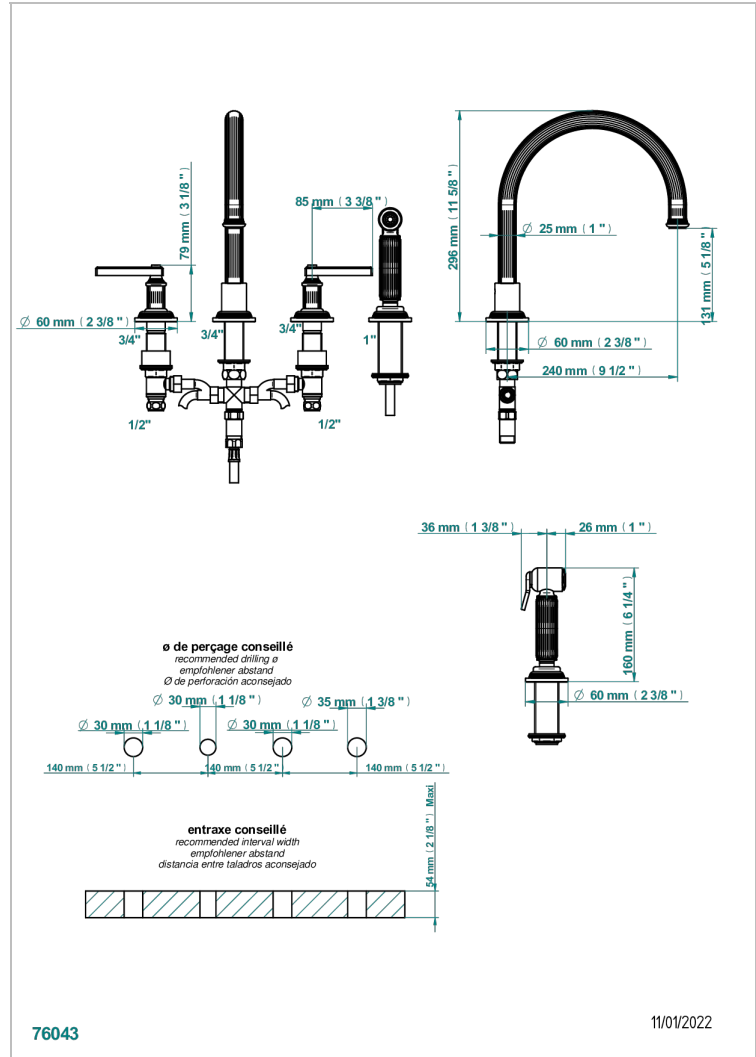

GRAND CENTRAL METAL WITH LEVER

U9L-4211

4-hole sink mixer with swivel spout and side spray

CHARACTERISTIC

- ACS : 22ACCLY430

STANDARDS

AVAILABLE FINITIONS

Antique nickel - H28
Black ceram - D30
Blush PVD - H62
Brass color PVD - H49
Brown bronze color PVD - F33
Gold color PVD - H52