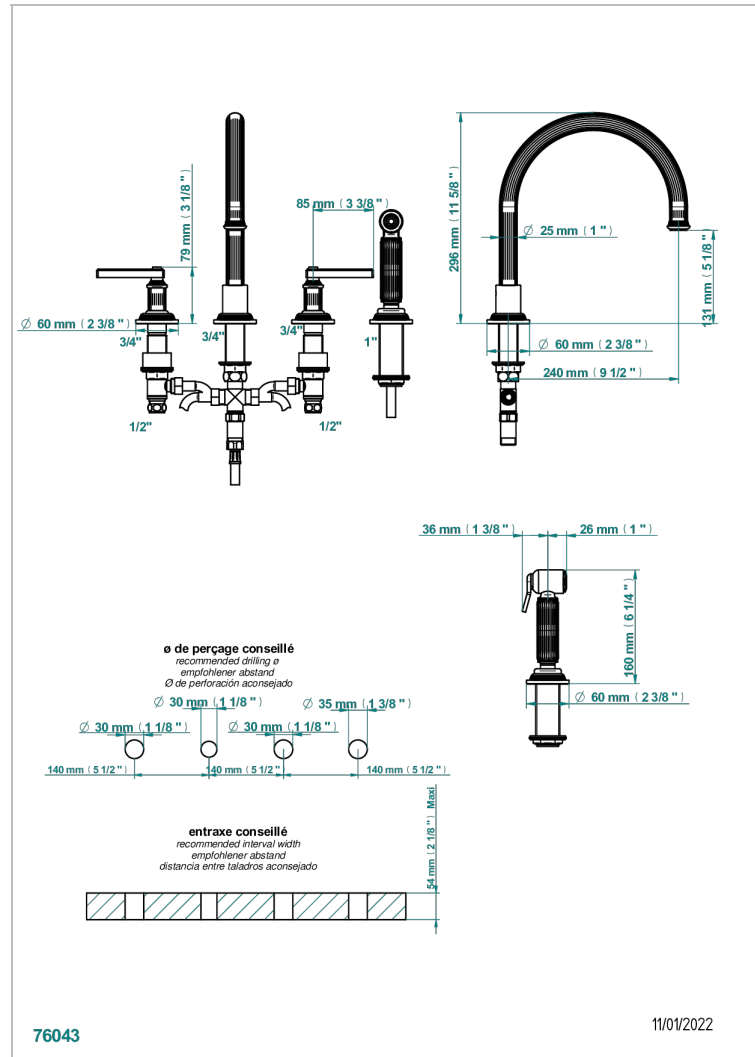

GRAND CENTRAL METAL WITH LEVER

U9L-4211

4-hole sink mixer with swivel spout and side spray

CHARACTERISTIC

- ACS : 22ACCLY430

STANDARDS

AVAILABLE FINITIONS

Antique nickel - H28
Black ceram - D30
Blush PVD - H62
Brass color PVD - H49
Brown bronze color PVD - F33
Gold color PVD - H52