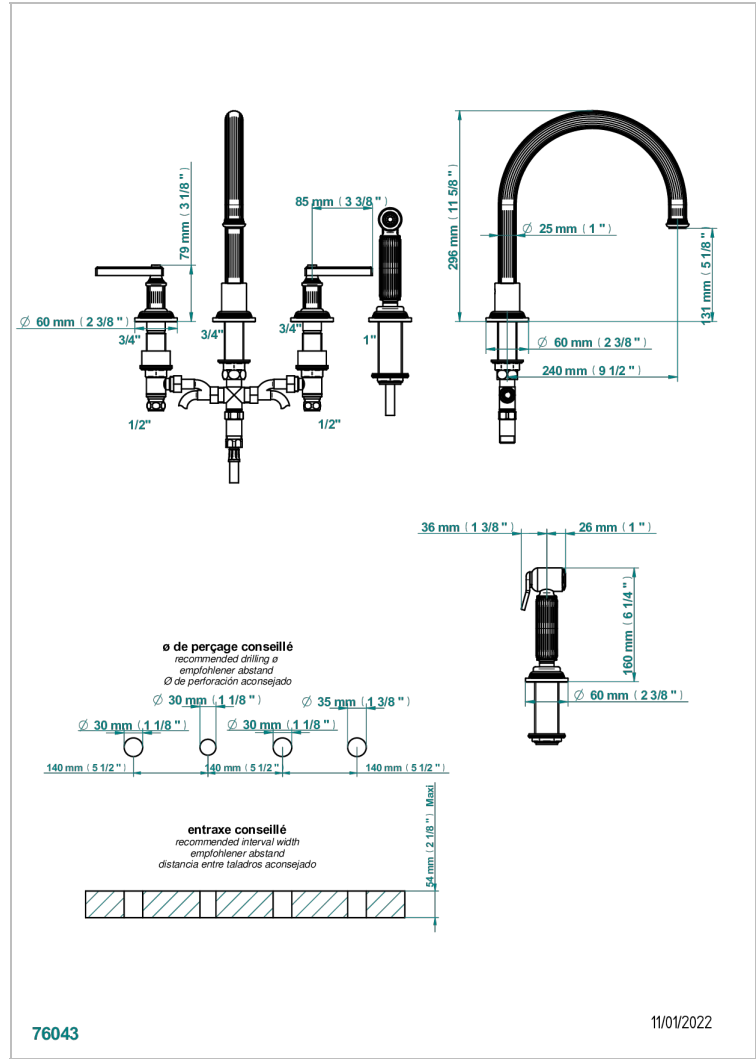

GRAND CENTRAL METAL WITH LEVER

U9L-4211

4-hole sink mixer with swivel spout and side spray

特色

- ACS : 22ACCLY430

标准

可选饰面

Black ceram - D30
Blush PVD - H62
Graphite PVD - H64
Matt Umber PVD - H67
Matt blush PVD - H60
Matt graphite PVD - H65

抛光铬 - A02
抛光镍 - B01
浅金 - F30
漆面铜 - D01