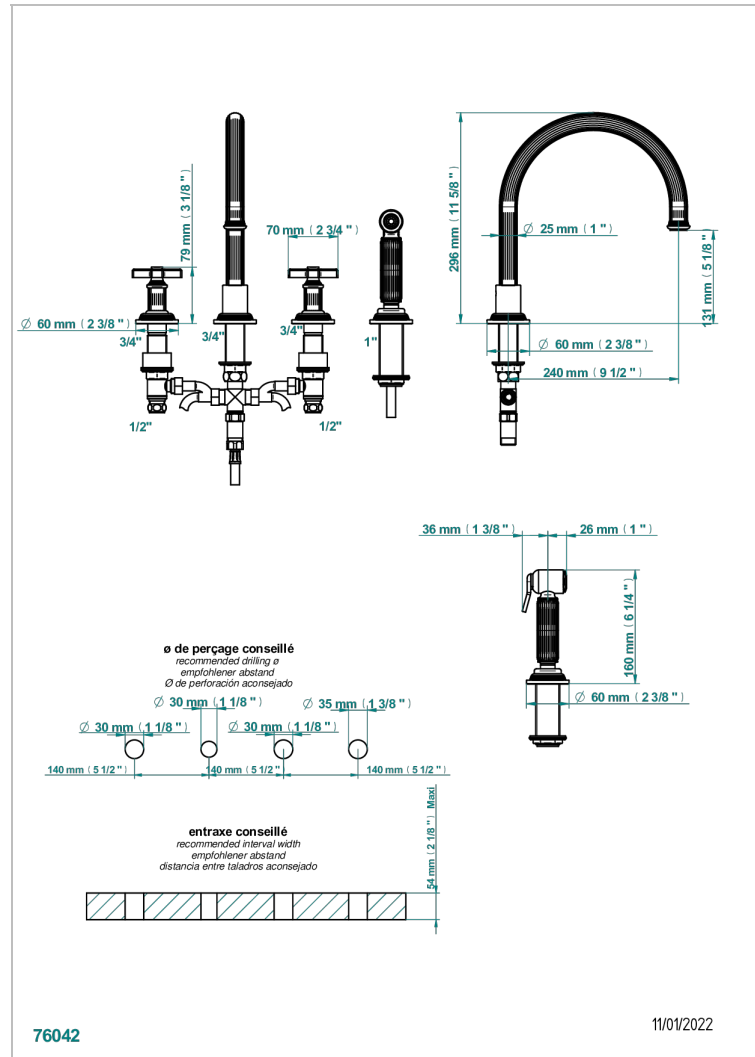

# GRAND CENTRAL METAL

U9K-4211

4-hole sink mixer with swivel spout and side spray

## CHARACTERISTIC

- ACS : 22ACCLY430