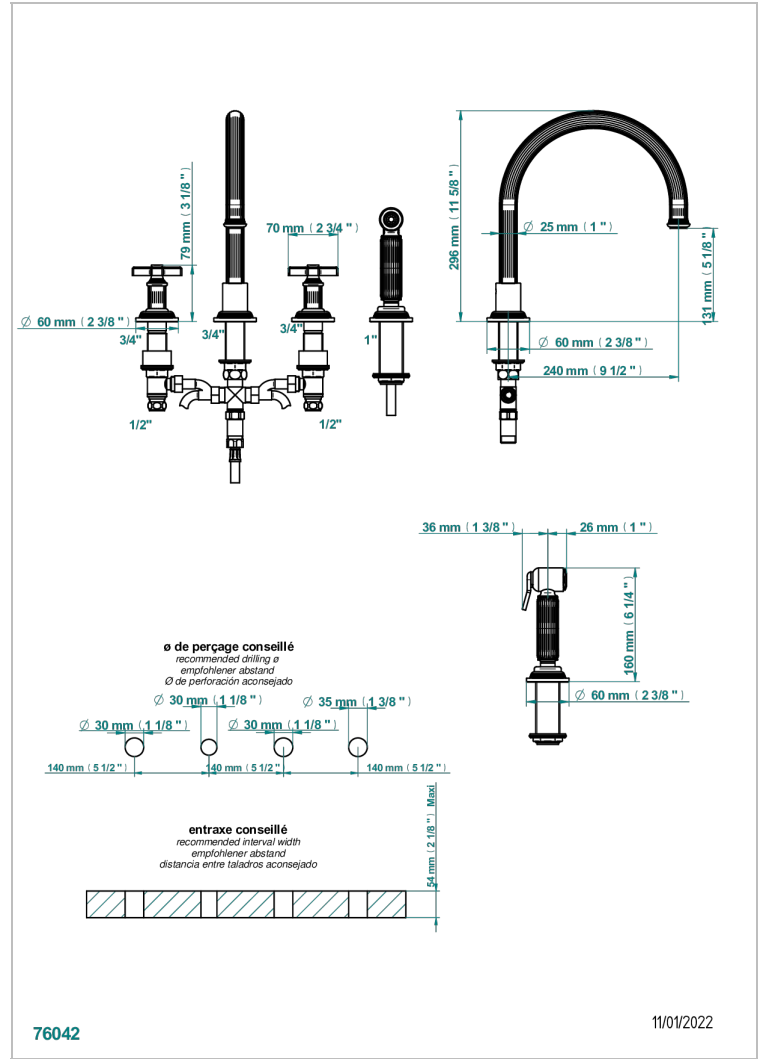

GRAND CENTRAL METAL

U9K-4211

4-hole sink mixer with swivel spout and side spray

THG[®]
PARIS

CHARACTERISTIC

- ACS : 22ACCLY430

STANDARDS

AVAILABLE FINITIONS