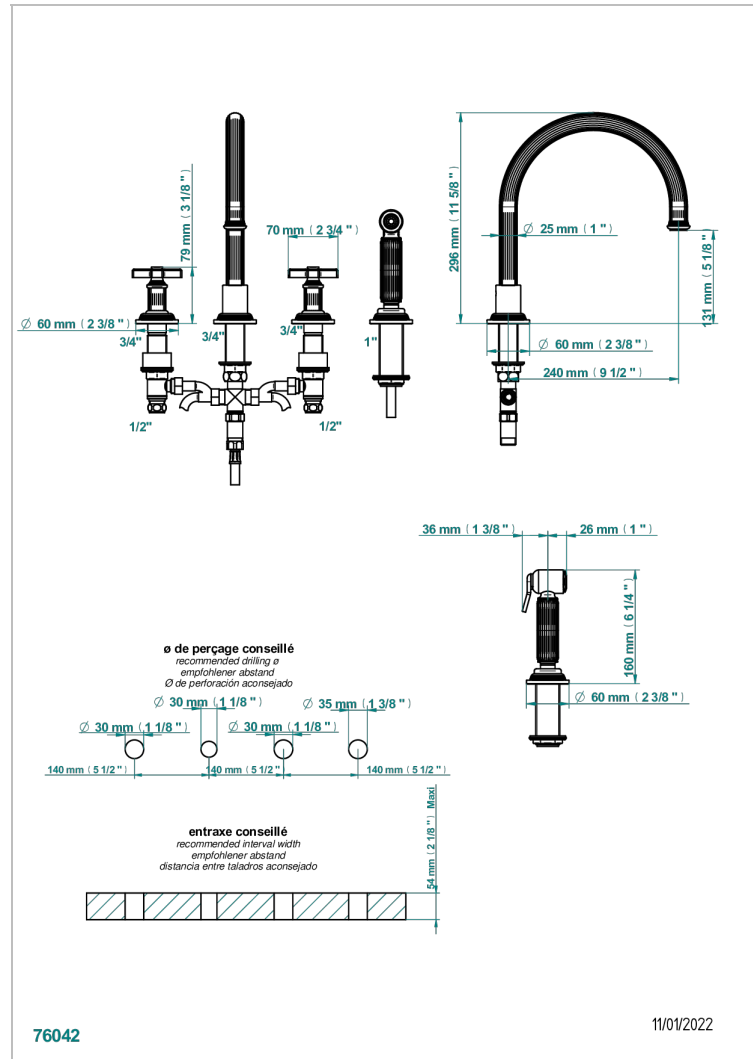

GRAND CENTRAL METAL

U9K-4211

4-hole sink mixer with swivel spout and side spray

CHARACTERISTIC

- ACS : 22ACCLY430

STANDARDS

AVAILABLE FINITIONS

Antique nickel - H28
Black ceram - D30
Blush PVD - H62
Brass color PVD - H49
Brown bronze color PVD - F33
Gold color PVD - H52