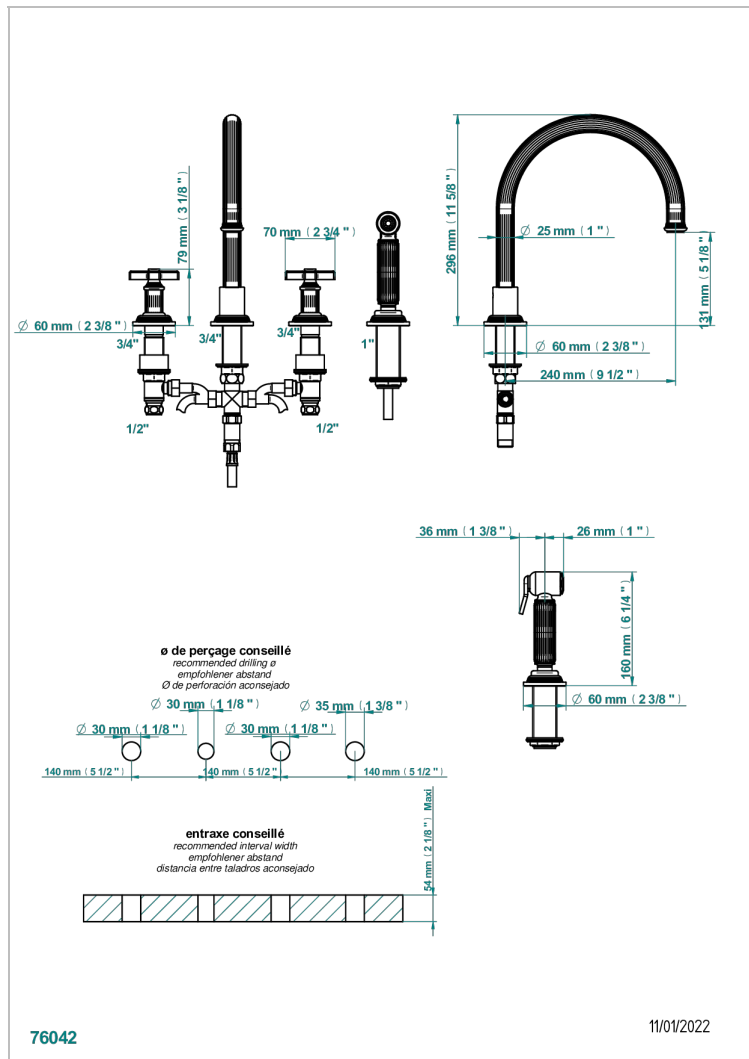

# GRAND CENTRAL METAL

U9K-4211

4-hole sink mixer with swivel spout and side spray

THG<sup>®</sup>  
PARIS

## 特色

- ACS : 22ACCLY430