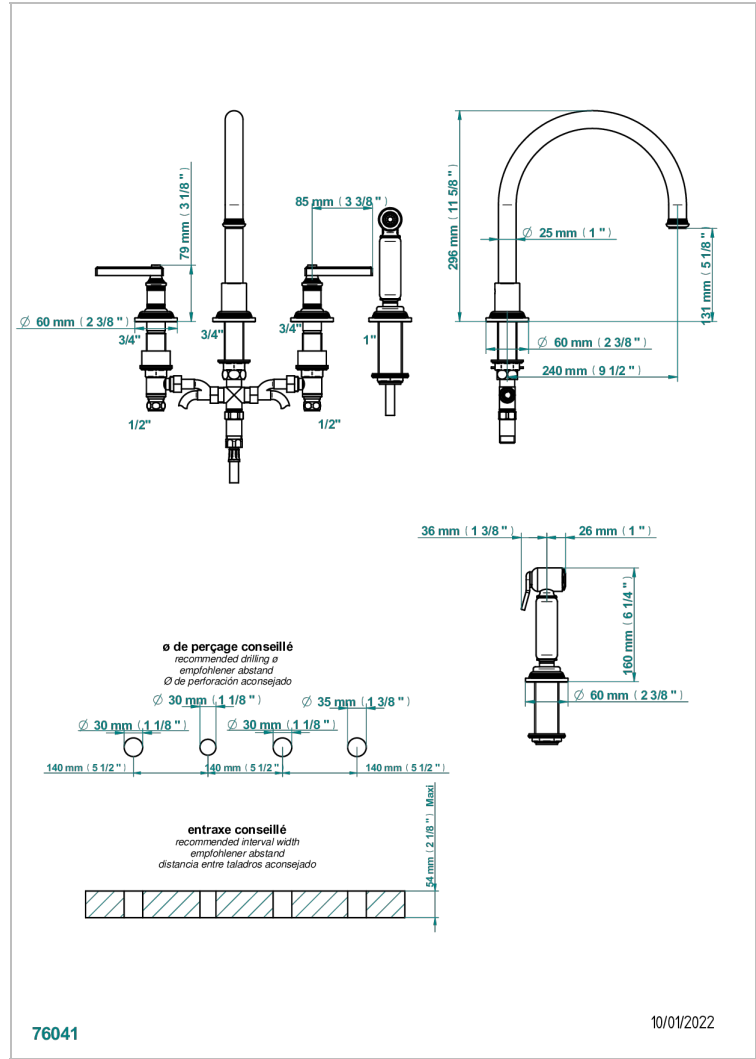

WEST COAST METAL WITH LEVER

U9B-4211

4-hole sink mixer with swivel spout and side spray

CHARACTERISTIC

- ACS : 22ACCLY430

STANDARDS

AVAILABLE FINITIONS

Antique nickel - H28
Black ceram - D30
Blush PVD - H62
Brass color PVD - H49
Brown bronze color PVD - F33
Gold color PVD - H52