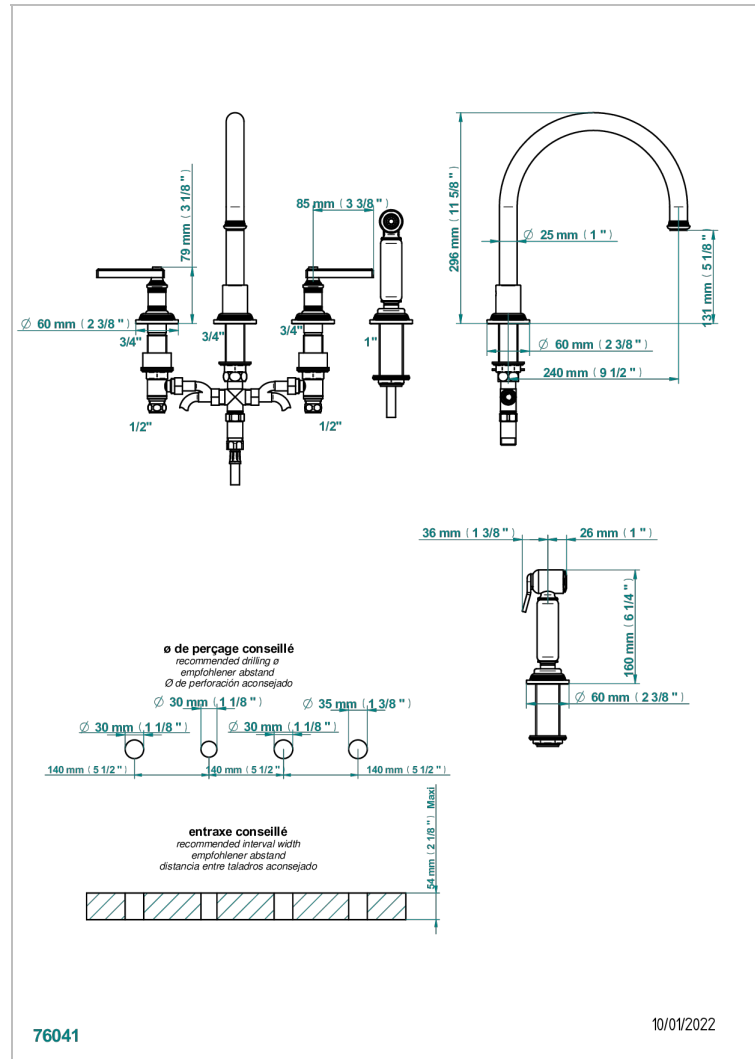

WEST COAST METAL WITH LEVER

U9B-4211

4-hole sink mixer with swivel spout and side spray

CHARACTERISTIC

- ACS : 22ACCLY430

STANDARDS

AVAILABLE FINITIONS

Antique nickel - H28
Black ceram - D30
Blush PVD - H62
Brass color PVD - H49
Brown bronze color PVD - F33
Gold color PVD - H52