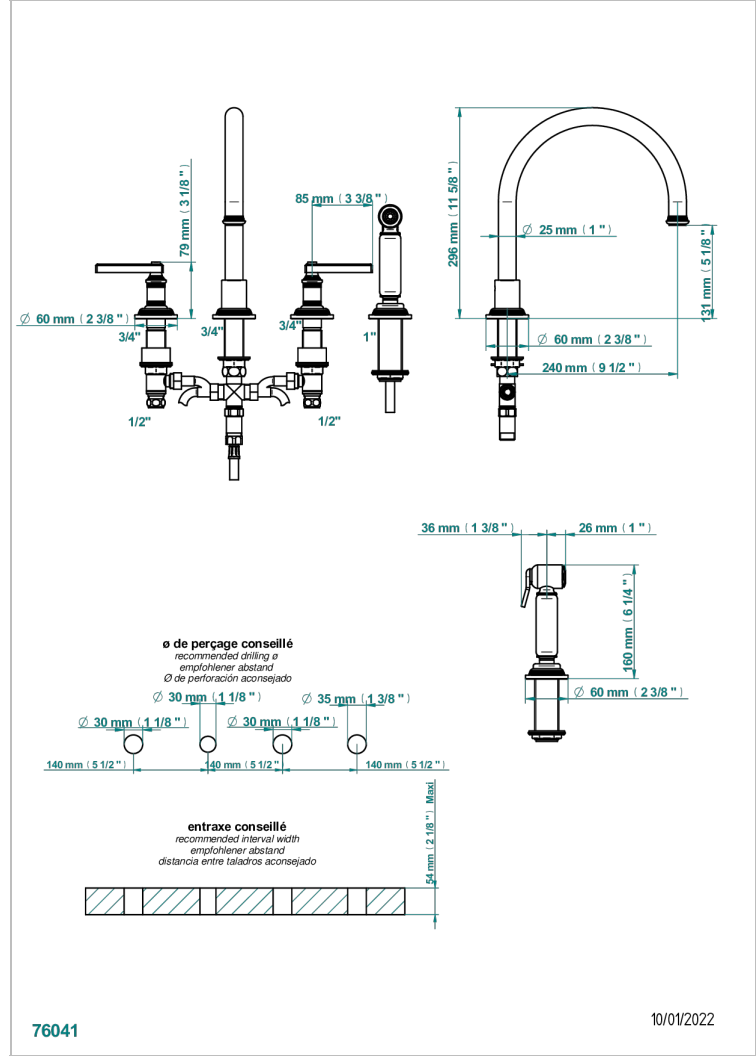

# WEST COAST METAL WITH LEVER

U9B-4211

4-hole sink mixer with swivel spout and side spray

THG<sup>®</sup>  
PARIS

## 特色

- ACS : 22ACCLY430