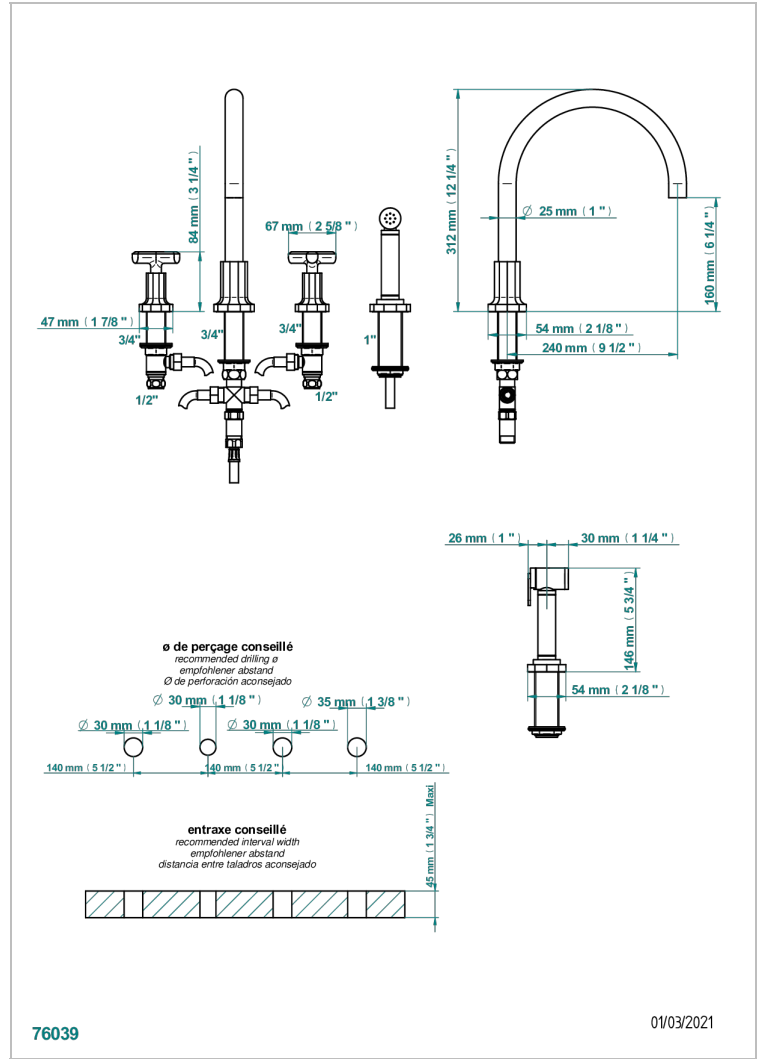

LES ONDES

G8A-4211

4-hole sink mixer with swivel spout and side spray

CHARACTERISTIC

- ACS : 22ACCLY430

STANDARDS

AVAILABLE FINITIONS

- Antique nickel - H28
- Black ceram - D30
- Blush PVD - H62
- Brass color PVD - H49
- Brown bronze color PVD - F33
- Gold color PVD - H52