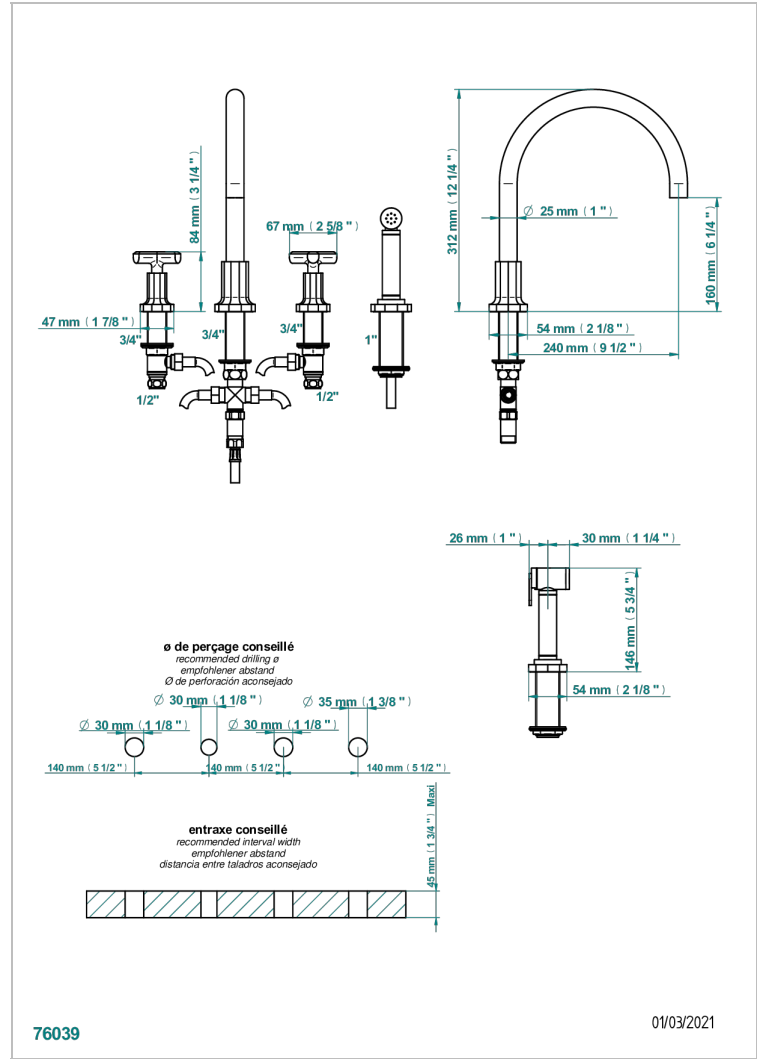

LES ONDES

G8A-4211

4-hole sink mixer with swivel spout and side spray

CHARACTERISTIC

- ACS : 22ACCLY430

STANDARDS

AVAILABLE FINITIONS

Antique nickel - H28
Black ceram - D30
Blush PVD - H62
Brass color PVD - H49
Brown bronze color PVD - F33
Gold color PVD - H52