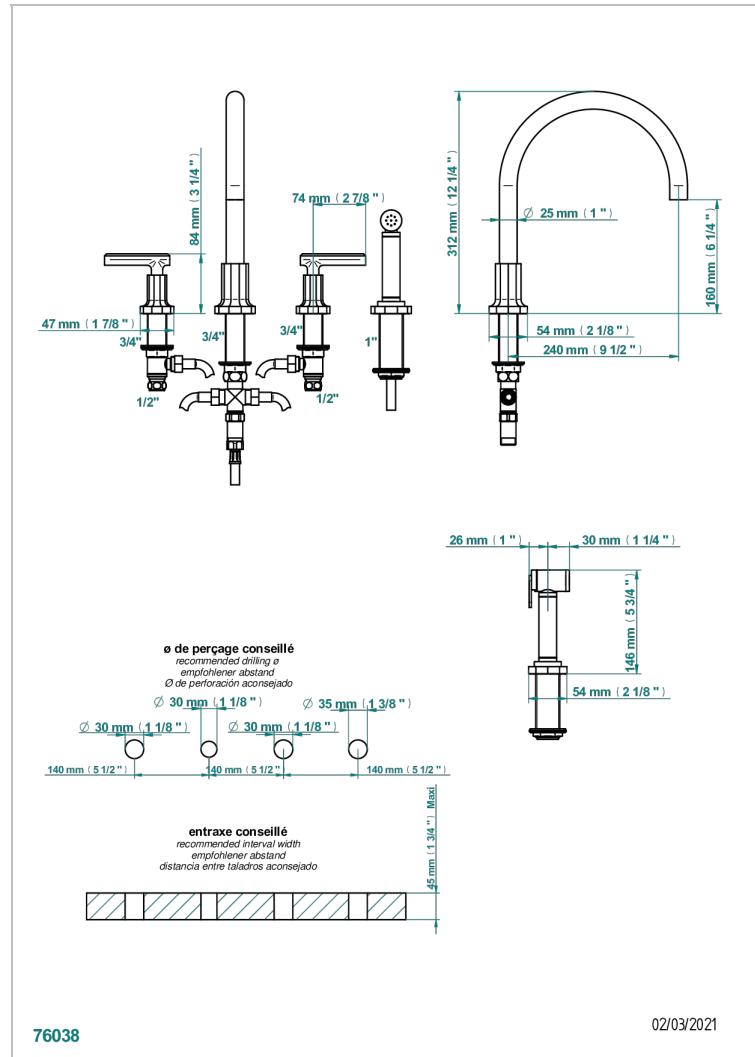

LES ONDES WITH LEVER

G8B-4211

4-hole sink mixer with swivel spout and side spray

CHARACTERISTIC

- ACS : 22ACCLY430

STANDARDS

AVAILABLE FINITIONS

Antique nickel - H28
Black ceram - D30
Blush PVD - H62
Brass color PVD - H49
Brown bronze color PVD - F33
Gold color PVD - H52