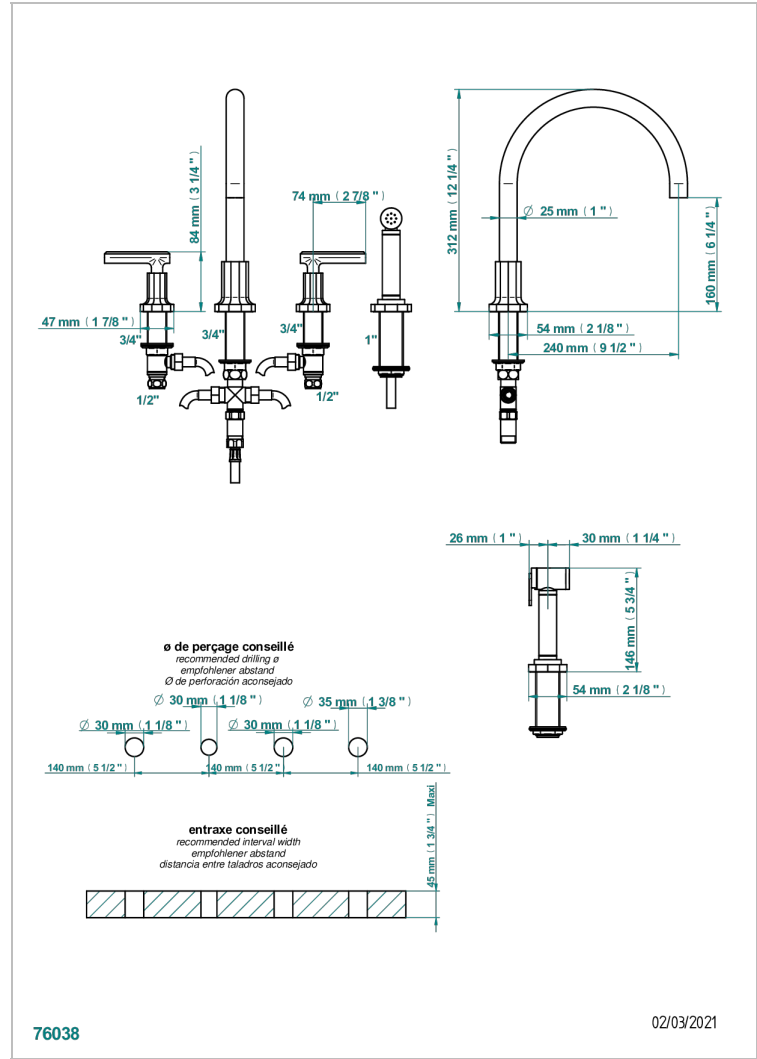

LES ONDES WITH LEVER

G8B-4211

4-hole sink mixer with swivel spout and side spray

CHARACTERISTIC

- ACS : 22ACCLY430

STANDARDS

AVAILABLE FINITIONS

Antique nickel - H28
Black ceram - D30
Blush PVD - H62
Brass color PVD - H49
Brown bronze color PVD - F33
Gold color PVD - H52