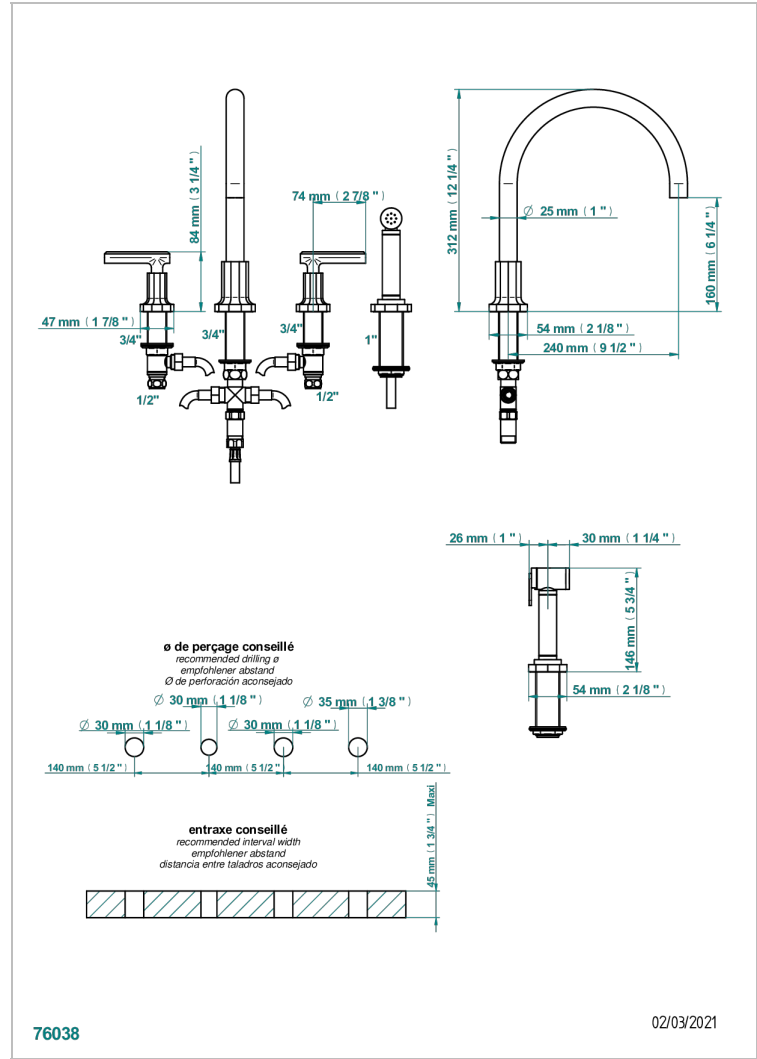

# LES ONDES WITH LEVER

G8B-4211

4-hole sink mixer with swivel spout and side spray

## CHARACTERISTIC

- ACS : 22ACCLY430