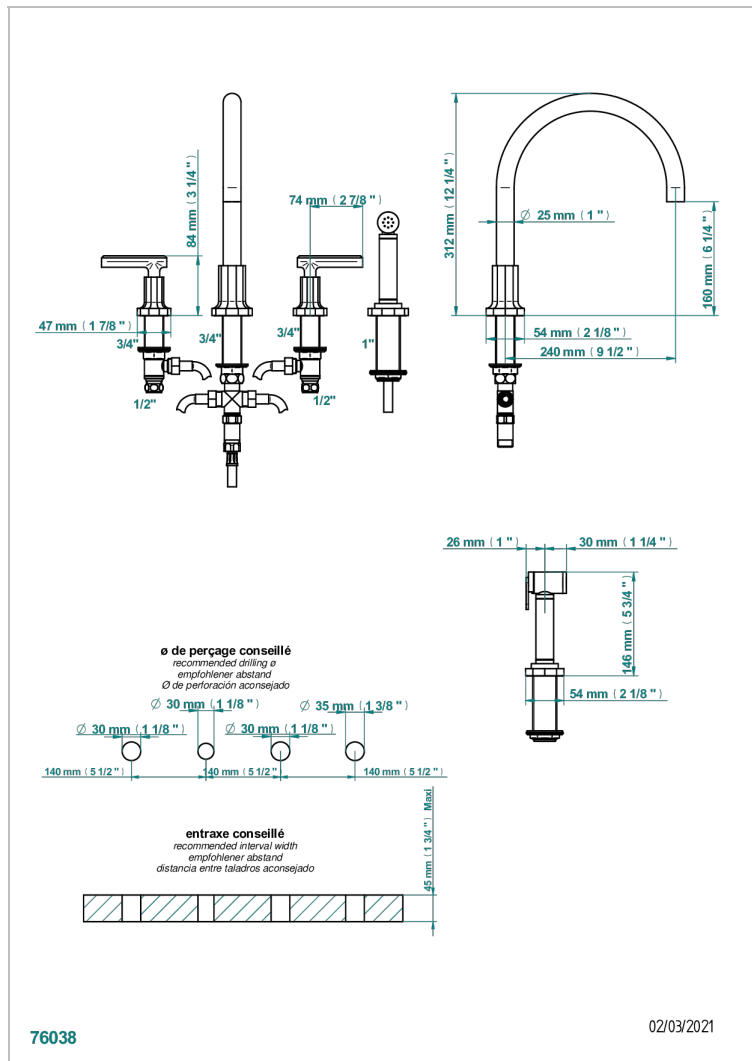

# LES ONDES WITH LEVER

G8B-4211

4-hole sink mixer with swivel spout and side spray

THG<sup>®</sup>  
PARIS

76038

02/03/2021

## 特色

- ACS : 22ACCLY430