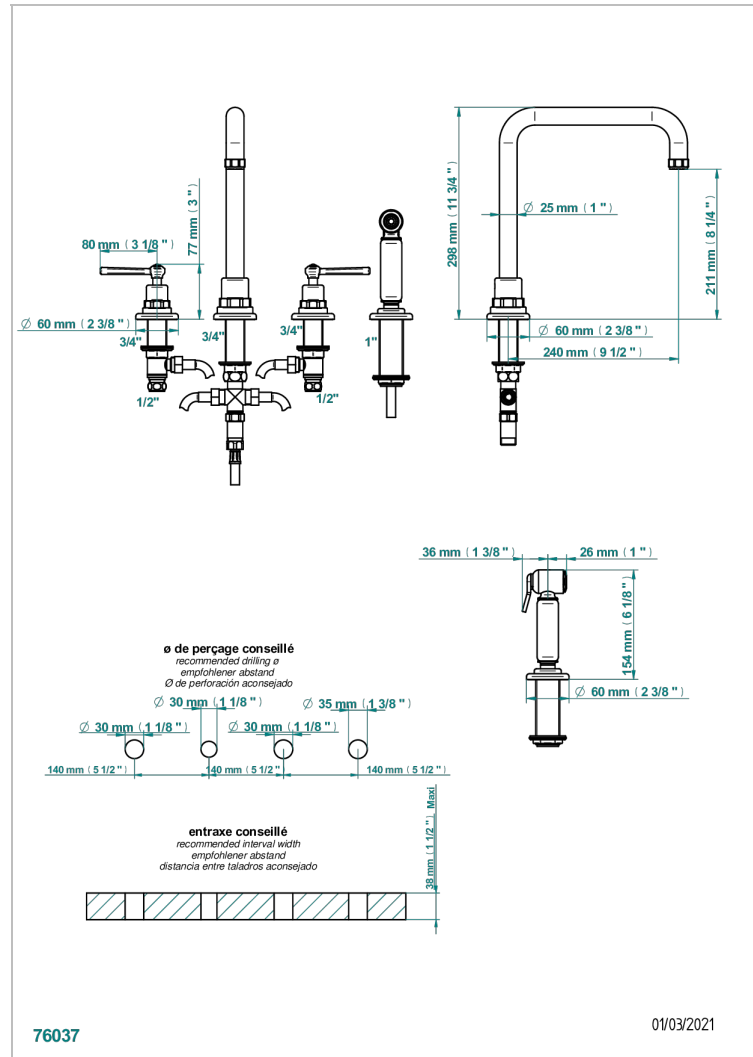

SAINT-GERMAIN WITH LEVER

G7D-4211

4-hole sink mixer with swivel spout and side spray

CHARACTERISTIC

- ACS : 22ACCLY430

STANDARDS

AVAILABLE FINITIONS

Antique nickel - H28
Black ceram - D30
Blush PVD - H62
Brass color PVD - H49
Brown bronze color PVD - F33
Gold color PVD - H52