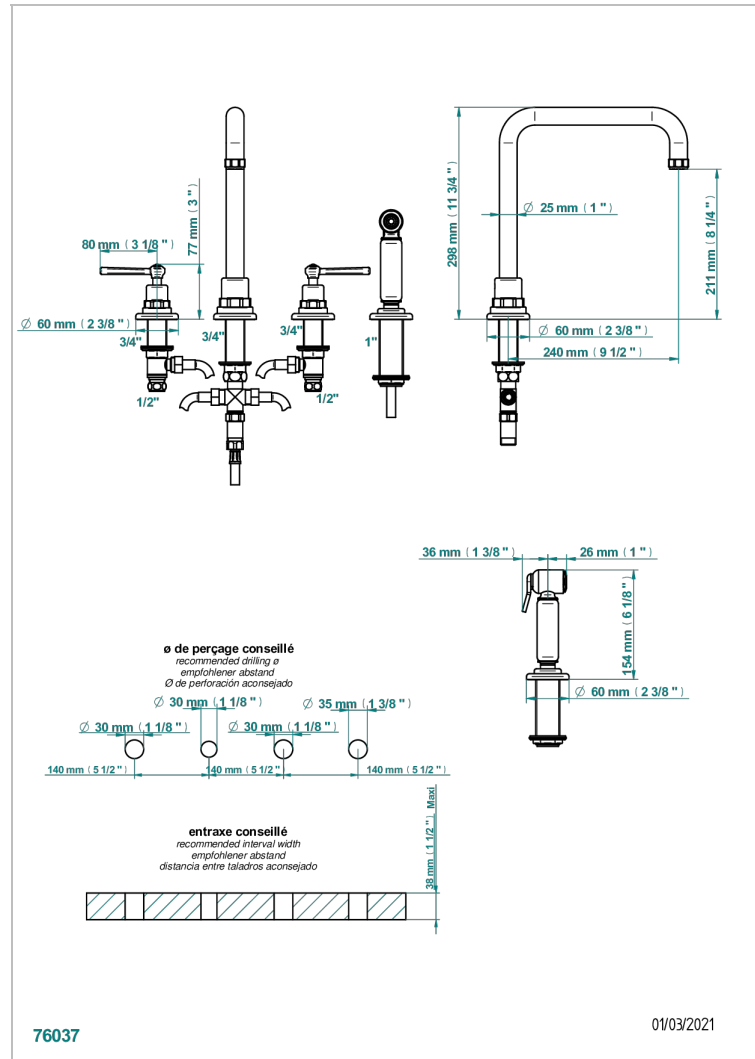

SAINT-GERMAIN WITH LEVER

G7D-4211

4-hole sink mixer with swivel spout and side spray

76037

01/03/2021

CHARACTERISTIC

- ACS : 22ACCLY430

STANDARDS