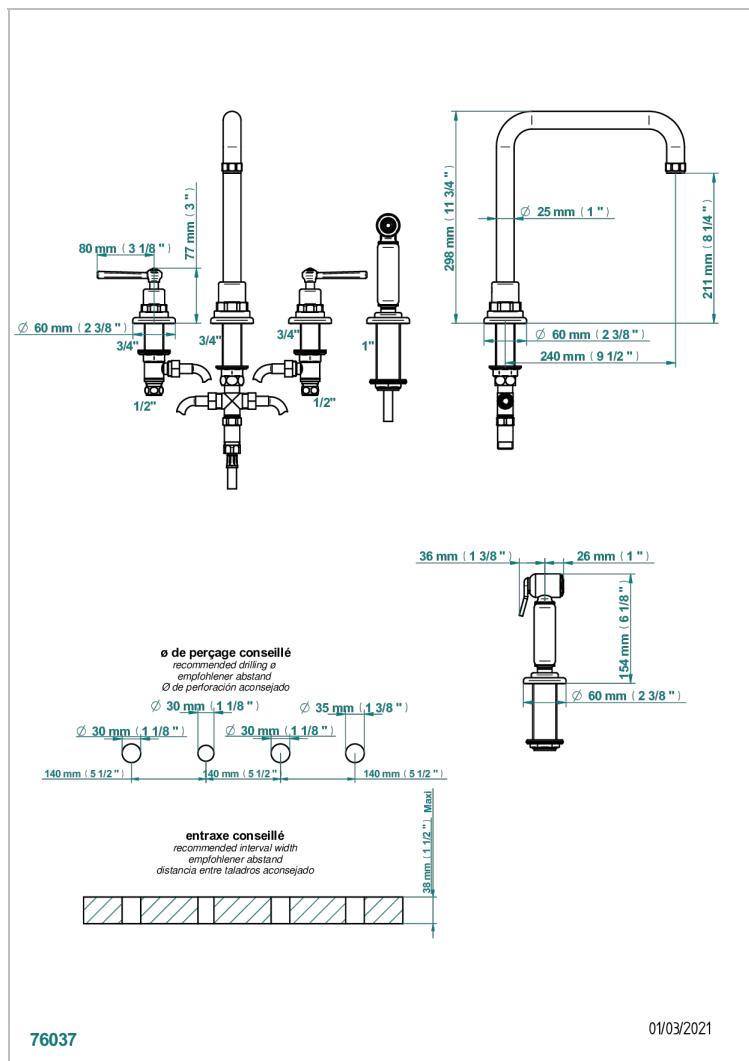

SAINT-GERMAIN WITH LEVER

G7D-4211

4-hole sink mixer with swivel spout and side spray

特色

- ACS : 22ACCLY430

标准

可选饰面

Black ceram - D30
Blush PVD - H62
Graphite PVD - H64
Matt Umber PVD - H67
Matt blush PVD - H60
Matt graphite PVD - H65

抛光镍 - B01
浅金 - F30
漆面铜 - D01